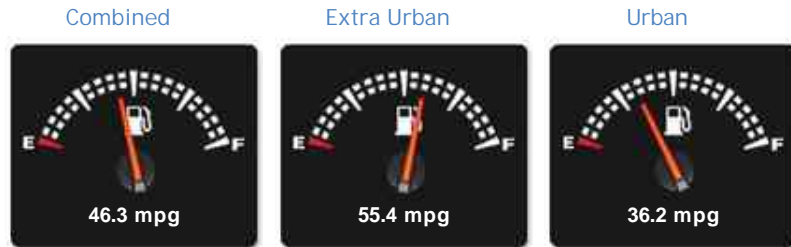

Fuel Economy

Running Costs