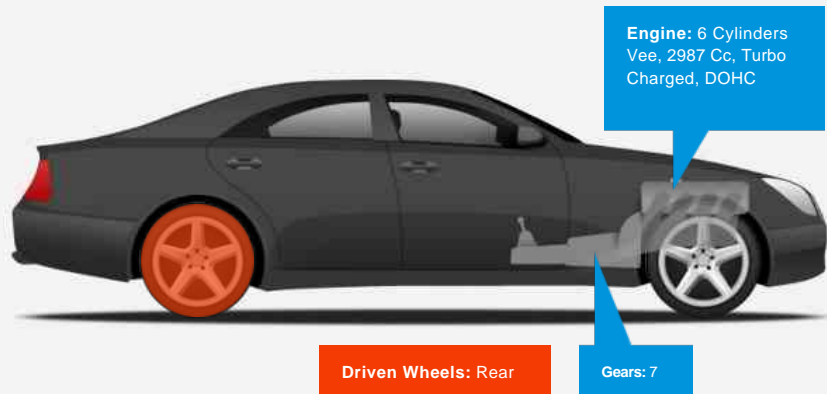

Performance & Engine