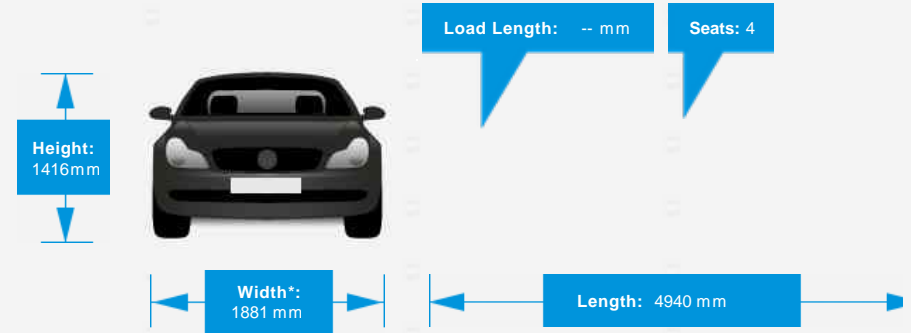

Performance & Engine

Weights & Measures

*Including mirrors

Safety

NCAP Adult Rating: No Data

NCAP Child Rating: No Data

NCAP Pedestrian Rating: No Data

NCAP Safety Assist: No Data