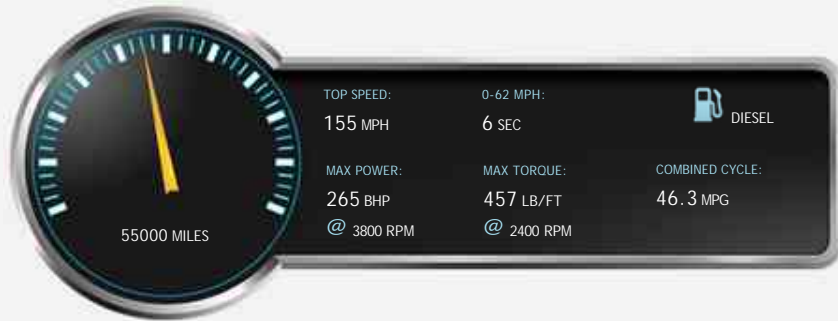

Performance & Engine