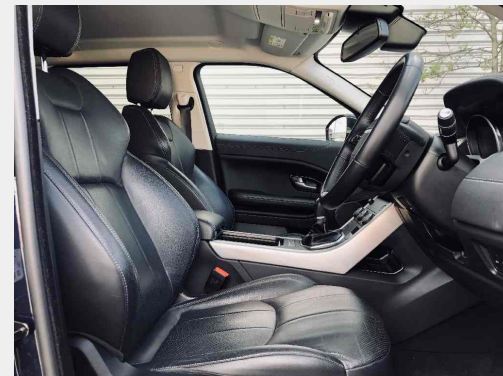

Land Rover Range Rover Evoque ED4 SE TECH

£15,000

General Info

Engine:	2.0 Diesel Manual
Price:	£15,000
Body Type:	5 Dr Estate
Owners:	1
Mileage:	101,470
Reg Date:	December 2015 (65)
Colour:	Santorini Black Metallic

Vehicle Features

Not Specified

Vehicle Description

FINANCE - DRIVE AWAY IN 1 HOUR() ++ 6 MONTHS COMPREHENSIVE WARRANTY & ROADSIDE ASSISTANCE Inc. @ £15000 ++ A Fantastic Value 2016MY FACELIFT MODEL 1 Owner Evoque. Majority Business Motorway Miles ++ FULL LANDROVER DEALER SERVICE HISTORY ++ (6 Land Rover Main Dealer Services Completed. Last Serviced @ 98934 Miles on 18th April) ++ JUST £30 YEAR ROAD TAX !! ++ Options Include: SANTORINI BLACK METALLIC PAINT + EBONY BLACK LEATHER + ADAPTIVE & HEATED FRONT SEATS + Incontrol Touch-Screen SATALITE NAVIGATION - SAT NAV + REVERSE CAMERA + DAB RADIO + BLUETOOTH Telephone & Audio + MFSW + HEATED FRONT SCREEN + FRONT & REAR PARK DISTANCE CONTROL + CRUISE CONTROL + POWER FOLDING MIRRORS + BI-XENON HEADLIGHTS With LED Signature DRL's + 18" ALLOY WHEELS & Much More! FIRST TO VIEW & DRIVE WILL BUY! Supplied With MOT DECEMBER, Book Pack & 2x KEYS.*