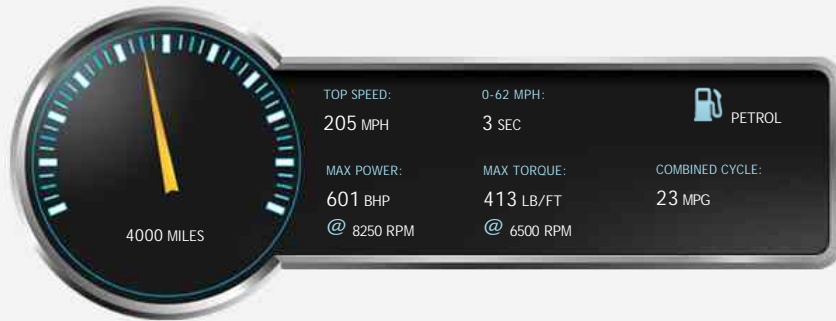

Engine:	5.2 Petrol Semi-Automatic
Price:	Sold
Body Type:	2 Dr Coupe
Owners:	1
Mileage:	4,000
Reg Date:	June 2018 (18)
Colour:	SUZUKA GREY

Vehicle Features

- 20" alloys
- Bluetooth phone prep
- Park distance front and rear.
- Balance of manufacturers warranty
- Electric heated sports seats
- Satellite Navigation System

Performance & Engine

Engine: 10 Cylinders
Vee, 5204 Cc,
Naturally Aspirated,
DOHC

Driven Wheels: All -

Permanent

Gears: 7

Weights & Measures

Doors: 2

*Including mirrors