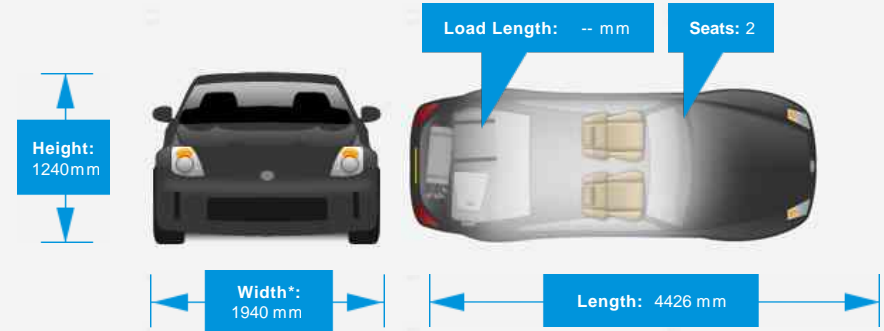

Performance & Engine

Engine: 10 Cylinders
Vee, 5204 Cc,
Naturally Aspirated,
DOHC

Driven Wheels: All -

Permanent

Gears: 7

Weights & Measures

Doors: 2

*Including mirrors