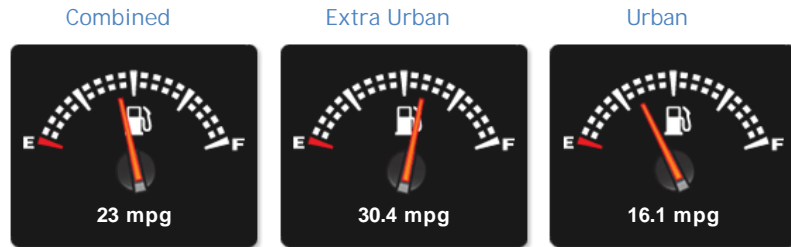

Fuel Economy

Running Costs