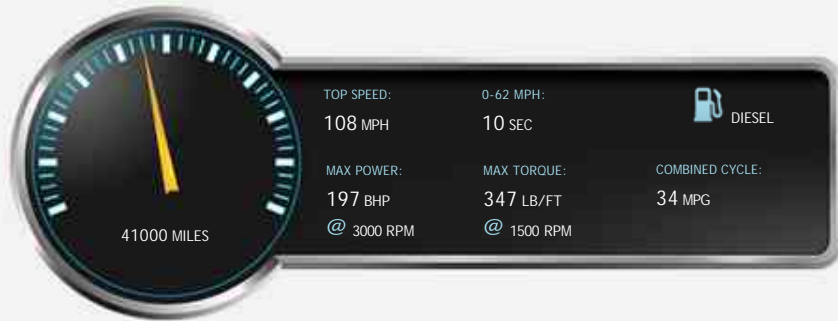

Performance & Engine