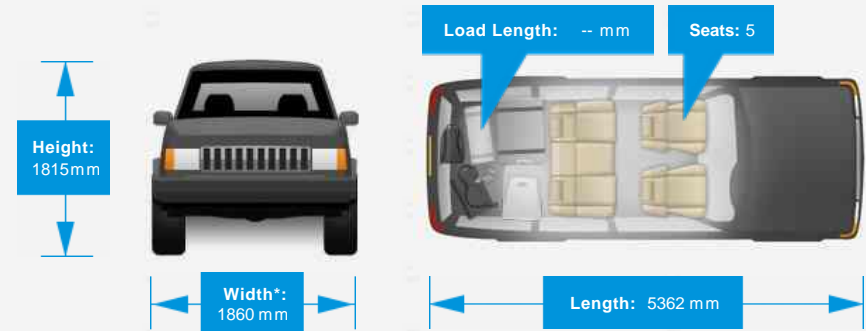

Performance & Engine

Driven Wheels: All -

Gears: 6

Selected

Weights & Measures

*Including mirrors

Safety

NCAP Adult Rating: No Data
NCAP Child Rating: No Data
NCAP Pedestrian Rating: No Data
NCAP Safety Assist: No Data
NCAP Overall Rating: No Data