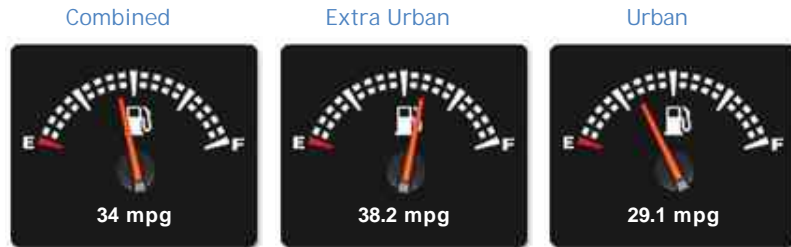

Fuel Economy

Running Costs