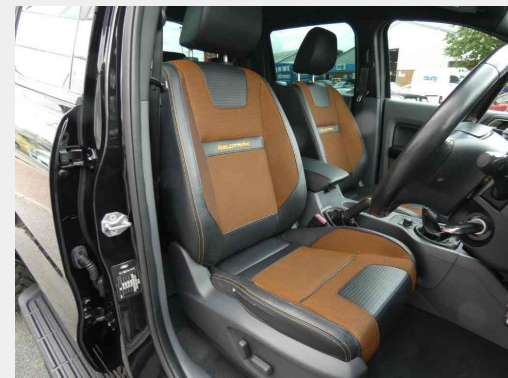

General Info

Engine:	3.2 Diesel Manual
Price:	Sold
Body Type:	4 Dr 4x4
Owners:	3
Mileage:	41,000
Reg Date:	June 2016 (16)
Colour:	

Vehicle Features

Not Specified

Vehicle Description

.....SORRY SOLD.....

Leather interior, Four wheel-drive, 5 seats, Metallic Black, 3 owners, Upgrades - Cover - Roll Top Lockable with Tailgate Security, Front Parking Sensors, Tow Bar - Single Height Fixed Ball, Standard Features - 2 USB Inputs, 2 x 12V Power Point, 8-Way Electrically-Adjustable Drivers Seat, Alloy Wheel-18in Machined, Aluminium Finish Roof Rails, Auto Headlights, Auto Wipers with Rain Sensor, Bluetooth, Cruise Control with Adjust. Speed Limiting Device, DAB Radio, Drivers Airbag, Drivers Knee Airbag, Drivers Seat Lumbar Support, Dual-Zone Electronic Automatic Temperature Control, ESP, Electrically-Operated Front Windows with One-Shot Drivers Window, Front Fog Lights, Front Passengers Airbag, Head Restraints - Front/Rear, Heated Drivers Seat, Heated Windscreen, ISOFIX Child Safety Seat Attachments, Leather Trimmed Steering Wheel with Wildtrak Stitching, Mid-Light Tint on Rear Windows, Power Heated Folding Mirrors, Radio/CD with MP3 Capability and AUX Audio Input, SYNC2, Mobile Wi-Fi Hotspot Capable, Rear Parking Distance Sensors, Rear View Camera, Remote Audio Controls, Satellite Navigation, Side and Curtain Airbags, Spare Wheel Lock,