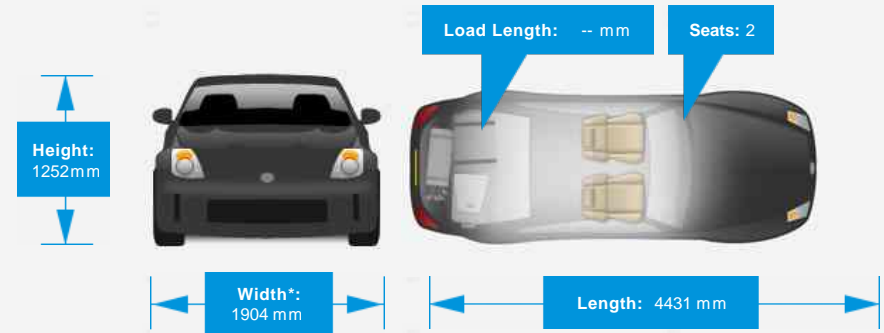

Max Towing Weight

Max Gross Weight: -- Kg
Min Kerb Weight: -- Kg

Doors: 2

Height:
1252mm

Load Length: -- mm

Seats: 2

Width*:
1904 mm

Length: 4431 mm