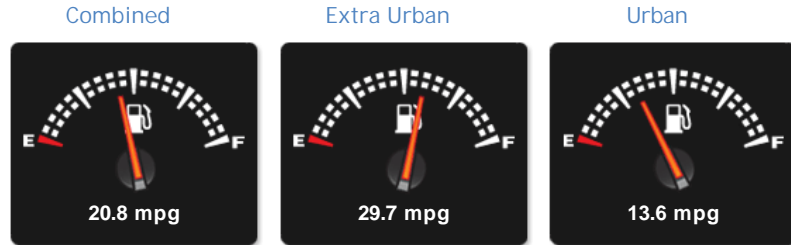

DN22 0EU

Audi R8 QUATTRO 4.2 MANUAL

Reserved

General Info

Engine:	4.2 Petrol Manual
Price:	Reserved
Body Type:	2 Dr Coupe
Owners:	
Mileage:	22,000
Reg Date:	October 2007 (57)
Colour:	Phantom Black Pearl

Vehicle Features

*Including mirrors

Safety

NCAP Adult Rating: No Data
NCAP Child Rating: No Data
NCAP Pedestrian Rating: No Data
NCAP Safety Assist: No Data
NCAP Overall Rating: No Data

Fuel Economy

Running Costs

CO₂ emission figure (g/km)