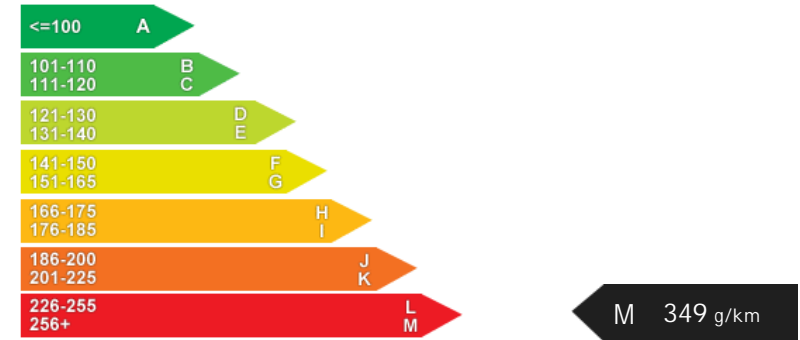

CO₂ emission figure (g/km)

VED band and CO₂