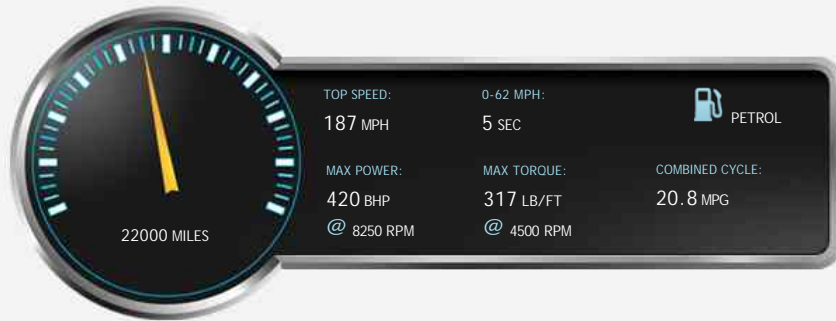

Performance & Engine

Engine: 8 Cylinders Vee, 4163 Cc, Naturally Aspirated, DOHC

Driven Wheels: All -

Permanent

Gears: 6

Weights & Measures

Braked:
-- Kg

Unbraked:
-- Kg