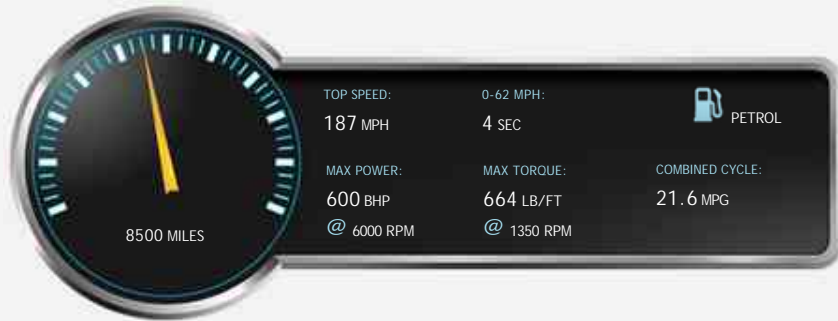

Performance & Engine