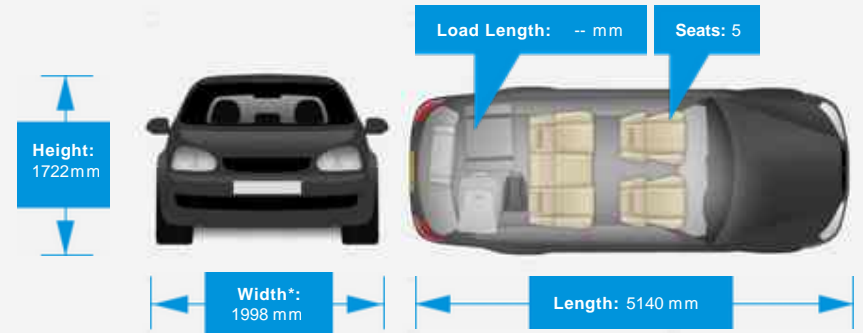

Weights & Measures