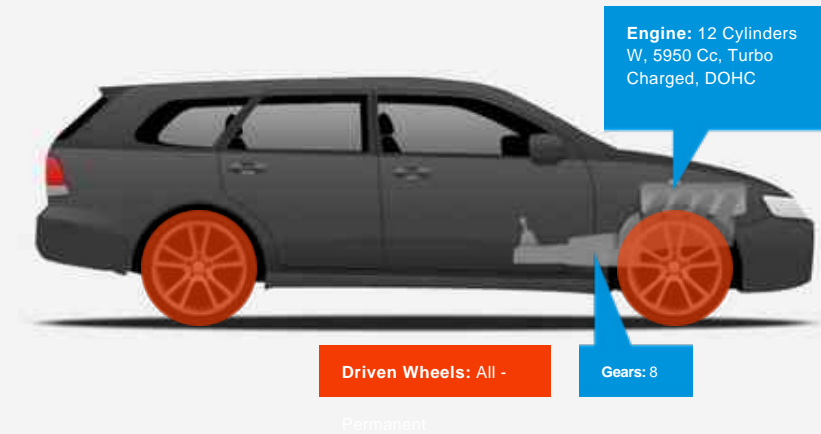

Performance & Engine