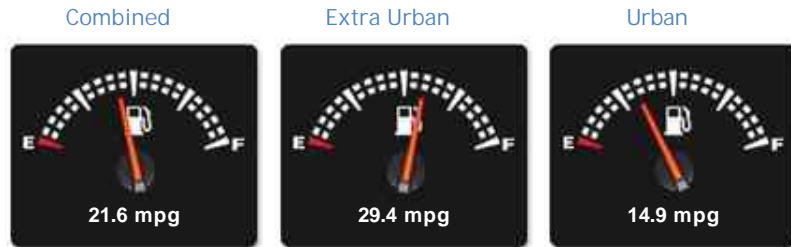

Fuel Economy

Running Costs