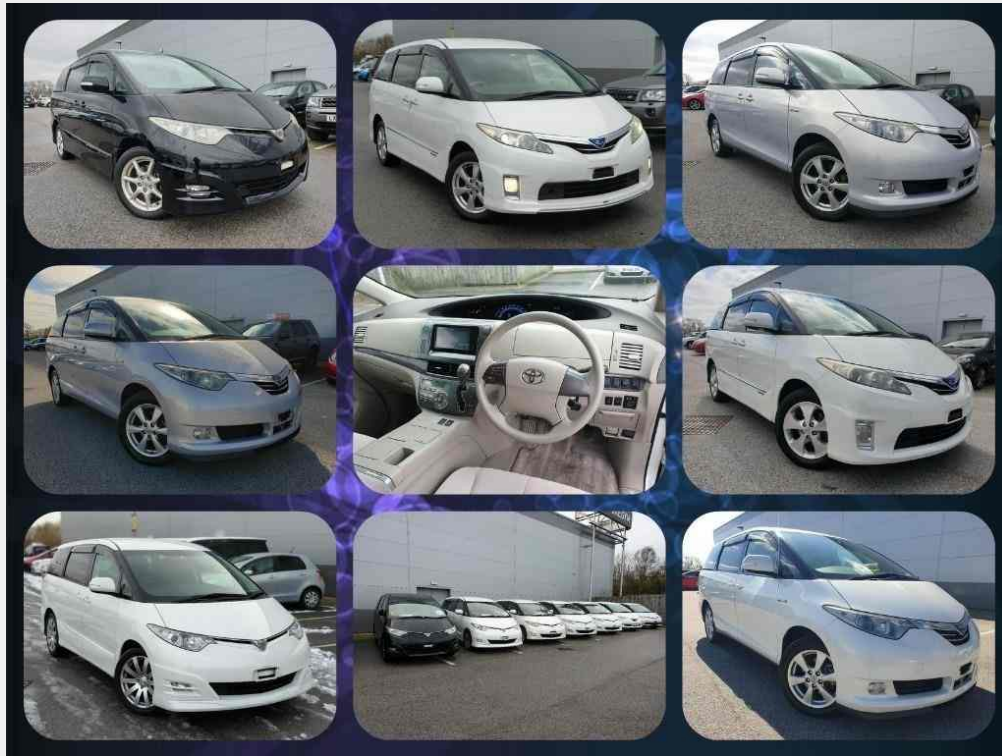

Toyota Estima 2.4 HYBRID E FOUR G / X FACE LIFT AUTO

£7,000

General Info

Engine:	.0 Petrol Automatic
Price:	£7,000
Body Type:	5 Dr MPV
Owners:	
Mileage:	63,000
Reg Date:	March 2006 (06)
Colour:	White

Vehicle Features

- Four Wheel Drive

Vehicle Description

HERE WE HAVE MANY TOYOTA ESTIMAS FOR SALE.....NEW FACELIFT MODELS.....AERAS S.....S PACKAGE..... 7 SEATERS... 8 SEATER.....HYBRIDS AND NON HYBRIDS.....PLEASE CALL US FOR FURTHER INFORMATION ON THESE VEHICLES...BE THE ONE AND ONLY OWNER OF ANY ONE OF OUR IMPORTS.....NATIONWIDE DELIVERY....LARGEST COLLECTION OF IMPORTS IN THE NORTHWEST...STARTING FROM £4999