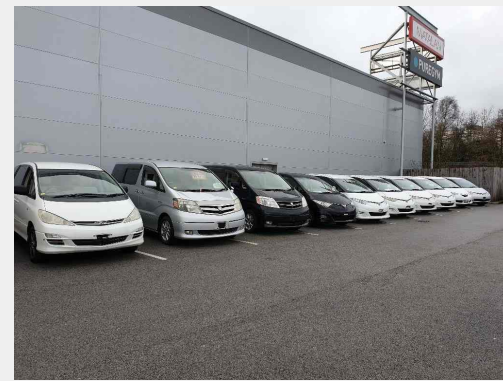

Toyota Estima 2.4 HYBRID E FOUR G / X FACE LIFT AUTO

£7,000

General Info

Engine:	.0 Petrol Automatic
Price:	£7,000
Body Type:	5 Dr MPV
Owners:	
Mileage:	63,000
Reg Date:	March 2006 (06)
Colour:	White

Vehicle Features

- Four Wheel Drive

Vehicle Description

HERE WE HAVE MANY TOYOTA ESTIMAS FOR SALE.....NEW FACELIFT MODELS.....AERAS S.....S PACKAGE..... 7 SEATERS... 8 SEATER.....HYBRIDS AND NON HYBRIDS.....PLEASE CALL US FOR FURTHER INFORMATION ON THESE VEHICLES...BE THE ONE AND ONLY OWNER OF ANY ONE OF OUR IMPORTS.....NATIONWIDE DELIVERY....LARGEST COLLECTION OF IMPORTS IN THE NORTHWEST...STARTING FROM £4999