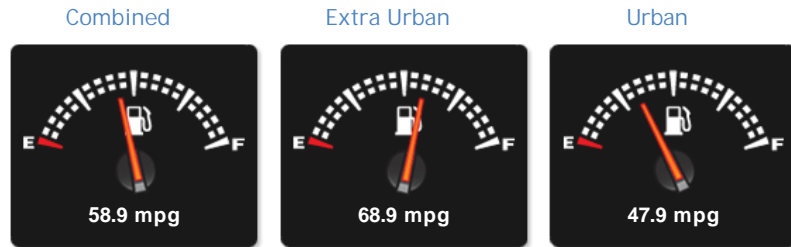

Fuel Economy

Running Costs