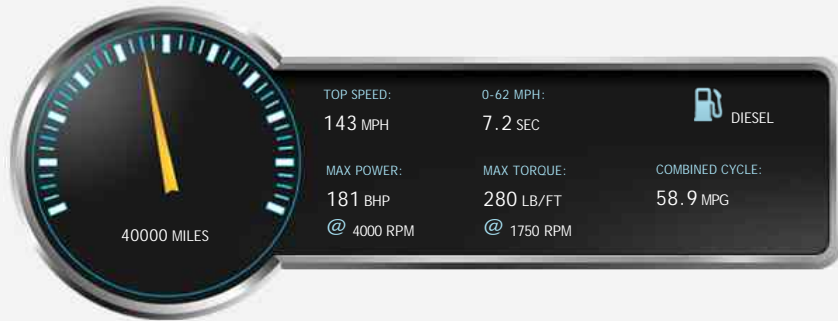

Performance & Engine