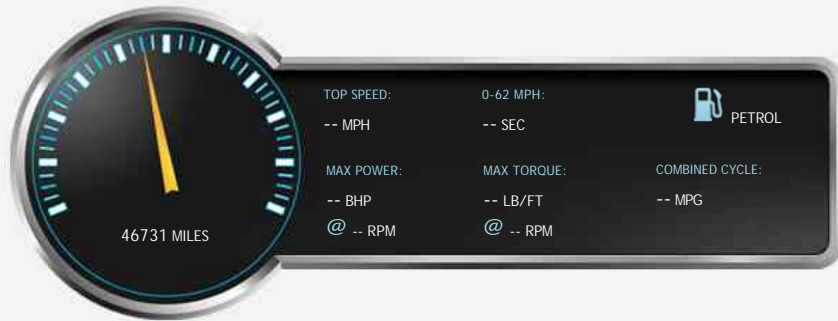

Performance & Engine