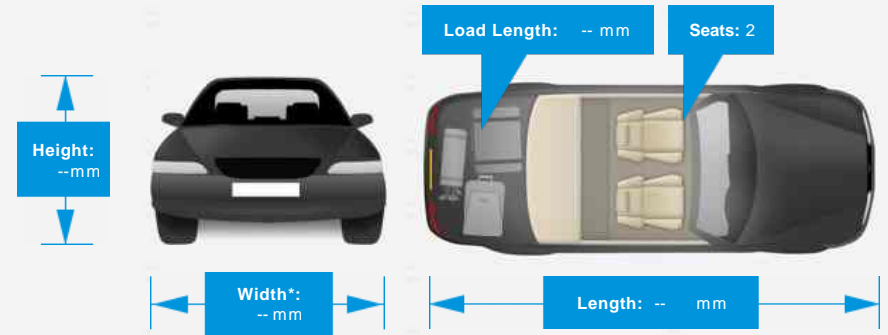

Opening Hours: Mon - Sun These Hours will not show

Performance & Engine

Weights & Measures

*Including mirrors

Safety

NCAP Adult Rating: No Data

NCAP Child Rating: No Data

NCAP Pedestrian Rating: No Data