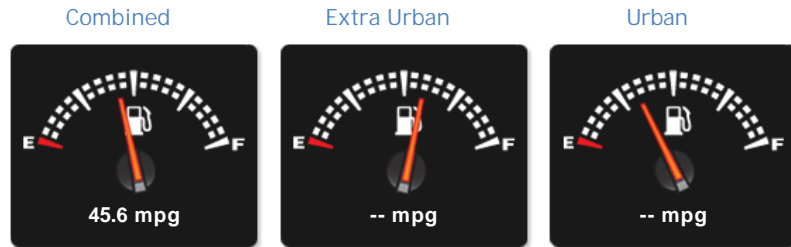

Fuel Economy

Running Costs