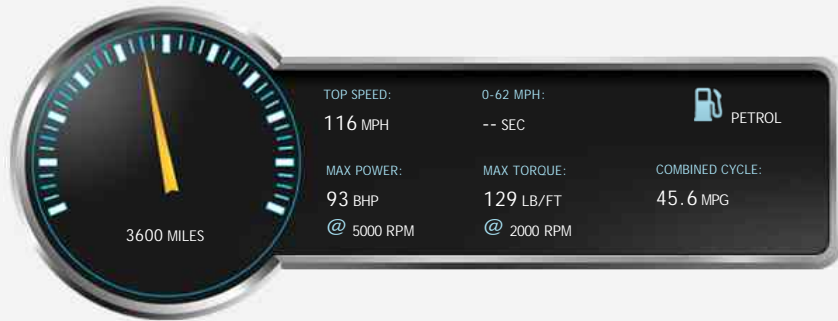

VW Polo SE TSI DSG AUTO

£14,995

General Info

Engine:	1.0 Petrol Automatic
Price:	£14,995
Body Type:	5 Dr Hatchback
Owners:	1
Mileage:	3,600
Reg Date:	March 2019 (19)
Colour:	Reef Blue Metallic

Vehicle Features

Vehicle Description

We are delighted to offer this Nearly New Volkswagen Polo Automatic, Finished in Stunning Reef Blue Metallic, Only Covered 3,600 miles from New, One Owner from New, First Registered March 2019, Standard Features Includes; Remote Central Locking, Electric Mirrors, Touchscreen Infotainment System, Bluetooth,

Performance & Engine

Engine: 3 Cylinders
In Line, 999 Cc, Turbo
Charged, DOHC

Driven Wheels: Front

Gears: 7

Weights & Measures

Doors: 5

*Including mirrors

Safety