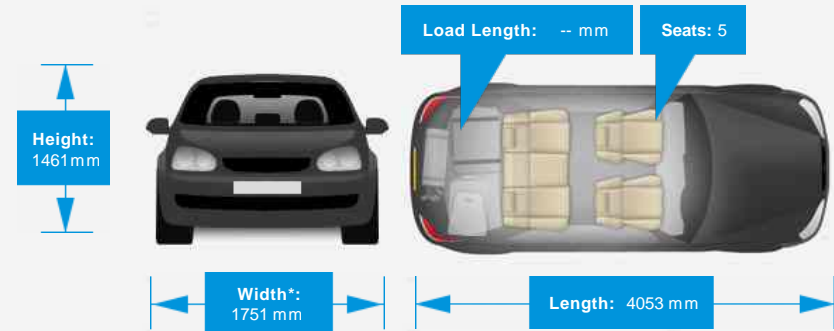

Performance & Engine

Engine: 3 Cylinders
In Line, 999 Cc, Turbo
Charged, DOHC

Driven Wheels: Front

Gears: 7

Weights & Measures

Doors: 5

*Including mirrors

Safety