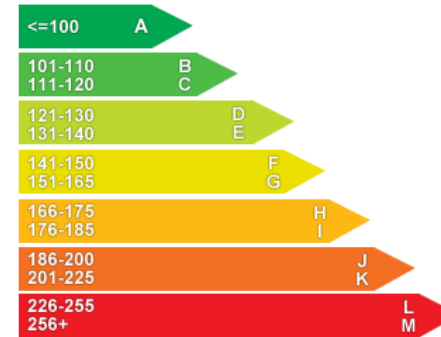

Performance & Engine

Engine: 3 Cylinders
In Line, 999 Cc, Turbo
Charged, DOHC

Driven Wheels: Front

Gears: 7

Weights & Measures

Doors: 5

*Including mirrors

Safety

NCAP Adult Rating: No Data
NCAP Child Rating: No Data
NCAP Pedestrian Rating: No Data
NCAP Safety Assist: No Data
NCAP Overall Rating: No Data

Fuel Economy

Running Costs

CO₂ emission figure (g/km)

Price/liter