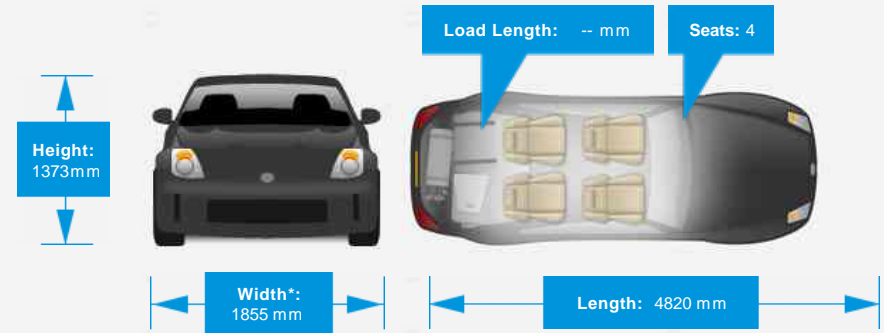

Engine: 6 Cylinders In Line, 2996 Cc, Naturally Aspirated, DOHC

Driven Wheels: Rear

Gears: 6

Weights & Measures

Doors: 2

*Including mirrors

Safety

NCAP Adult Rating: No Data
NCAP Child Rating: No Data
NCAP Pedestrian Rating: No Data
NCAP Safety Assist: No Data
NCAP Overall Rating: No Data