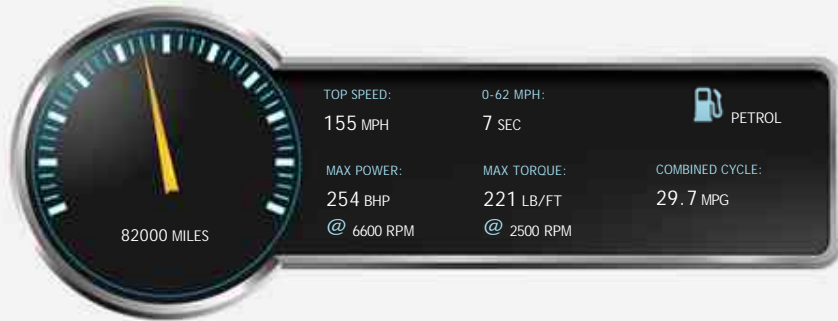

BMW 6 Series 630i

£4,980

General Info

Engine:	3.0 Petrol Automatic
Price:	£4,980
Body Type:	2 Dr Coupe
Owners:	4
Mileage:	82,000
Reg Date:	March 2005 (05)
Colour:	GREY

Vehicle Features

Not Specified

Vehicle Description

Engine: 6 Cylinders In Line, 2996 Cc, Naturally Aspirated, DOHC

Driven Wheels: Rear

Gears: 6

Weights & Measures

Doors: 2

*Including mirrors

Safety

NCAP Adult Rating: No Data
NCAP Child Rating: No Data
NCAP Pedestrian Rating: No Data
NCAP Safety Assist: No Data
NCAP Overall Rating: No Data