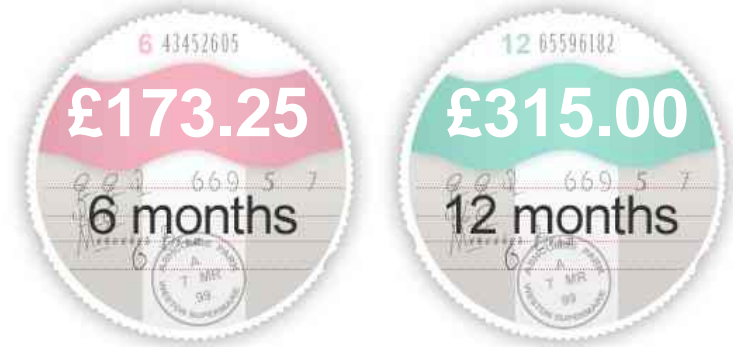

Insurance & Security

Road Tax

Insurance Group
(1-20)

Security

Immobiliser