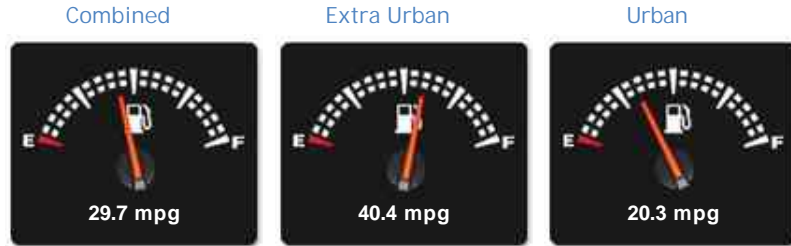

Fuel Economy

Running Costs