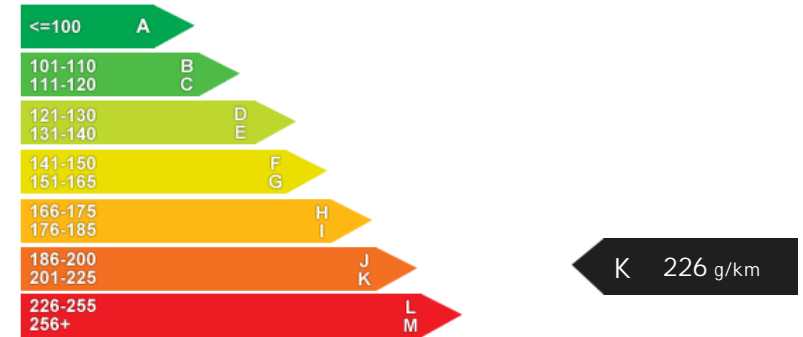

CO₂ emission figure (g/km)

VED band and CO₂