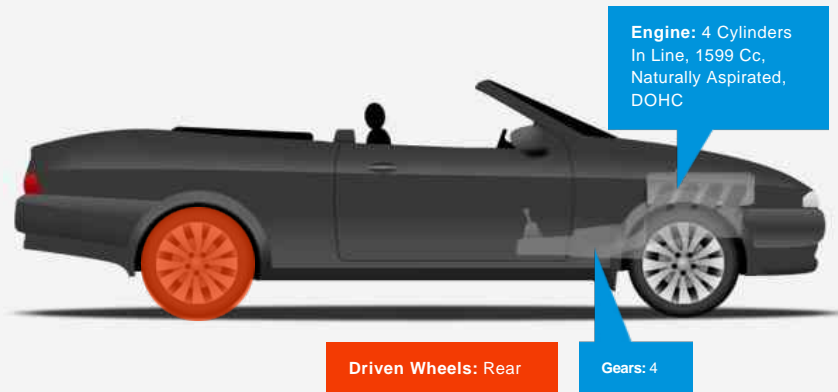

Performance & Engine