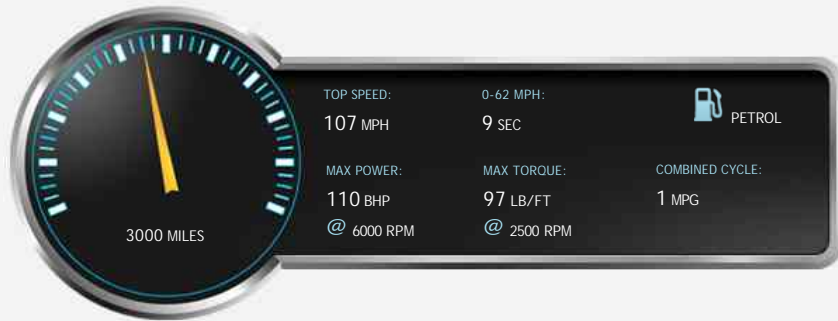

Performance & Engine