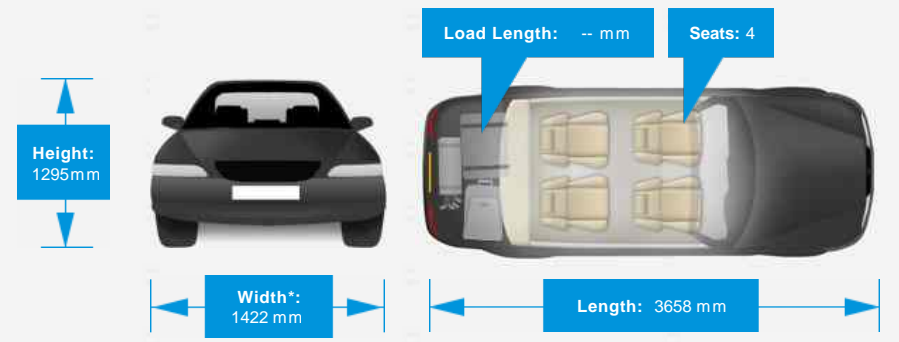

Weights & Measures