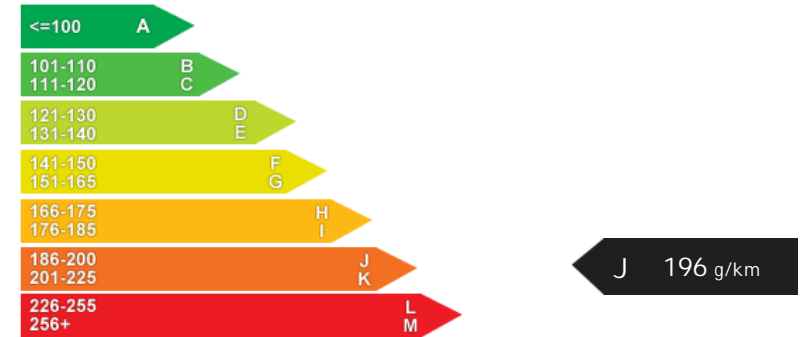

CO₂ emission figure (g/km)

VED band and CO₂