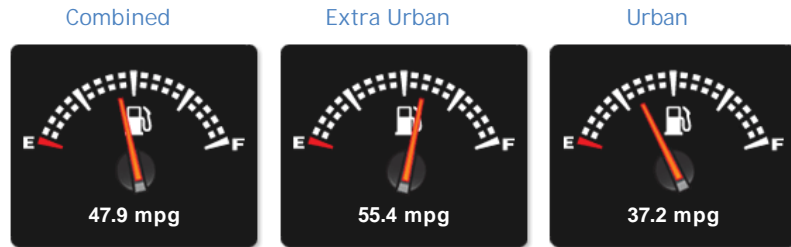

Fuel Economy

Running Costs