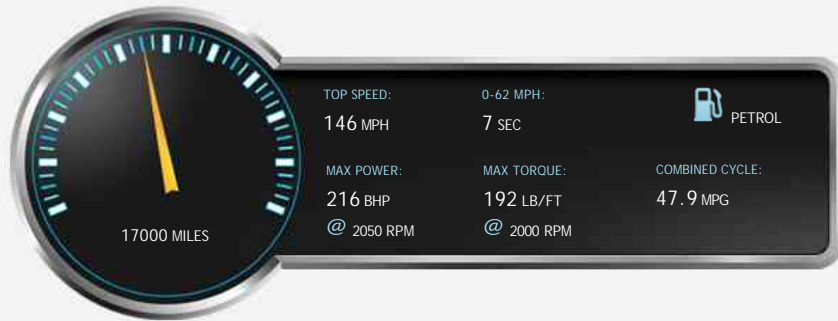

£12,995

General Info

Engine:	1.6 Petrol Automatic
Price:	£12,995
Body Type:	5 Dr Hatchback
Owners:	2
Mileage:	17,000
Reg Date:	November 2015 (65)
Colour:	

Vehicle Features

Not Specified

Vehicle Description

5 seats, LIQUID YELLOW, 2 owners, Upgrades - Renault I.D. Metallic Paint - Liquid Yellow, TomTom Live Services 36 Month Subscription, Standard Features - 12V Socket, 18in Radical Diamond Cut Alloy Wheels with R.S Studs/Black Inserts, 4x35W Arkamys Radio with Renault Bass Reflex Sound System, 7in Touch Screen, Alarm, Auto Climate Ctrl. w. 1Touch Quick Demist Function, Automatic Front Wipers, Bluetooth Hands Free System, Body Colour Rear Parking Sensors, Cruise Control, Electric Front and Rear Windows, Extra Tinted Windows and Tailgate, Hill Start Assist, Rear Parking Camera w. Rear Parking Sensors, Automatic Headlights, Daytime Running Lights - Front, Centre Rear Seat Belt, Deadlocking, Rear Door and Window Child Locking Function (Front Driver Door Control Panel) for Rear Door, Third Brake Light, ABS with EBA (Emergency Brake Assist), ISOFIX Child Seat Fixing Points, Remote Central Locking, Tyre Inflation Kit, Height adjustable drivers seat, Electric windows, 3x3 point rear seat belts, Immobiliser, Height and Reach Adjustable Steering Wheel, Handsfree Keycard Entry w. Push Button Start/Stop Function, USB, Centre Console - Gloss Black with Gloss Black Dashboard Inserts, Upholstery - Renaultsport Upholstery in Dark Carbon Cloth with Red Stitching, Trip Computer, Renaultsport Leather

Performance & Engine

Engine: 4 Cylinders
In Line, 1618 Cc,
Turbo Charged,
DOHC

Driven Wheels: Front

Gears: 6

Weights & Measures

Doors: 5

*Including mirrors

Safety