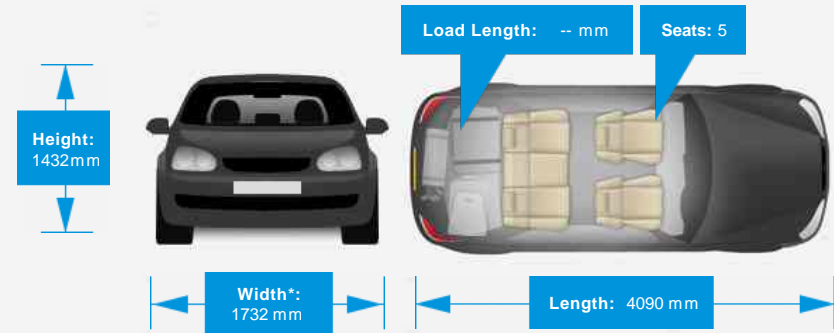

Performance & Engine

Engine: 4 Cylinders
In Line, 1618 Cc,
Turbo Charged,
DOHC

Driven Wheels: Front

Gears: 6

Weights & Measures

Doors: 5

*Including mirrors

Safety