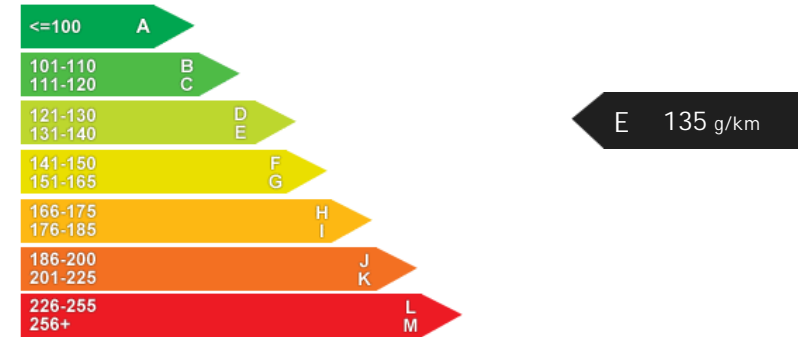

£12,995

General Info

Engine:	1.6 Petrol Automatic
Price:	£12,995
Body Type:	5 Dr Hatchback
Owners:	2
Mileage:	17,000
Reg Date:	November 2015 (65)
Colour:	

Vehicle Features

Not Specified

Vehicle Description

NCAP Adult Rating: No Data
NCAP Child Rating: No Data
NCAP Pedestrian Rating: No Data
NCAP Safety Assist: No Data
NCAP Overall Rating: No Data

Fuel Economy

Running Costs

CO₂ emission figure (g/km)

VED band and CO₂