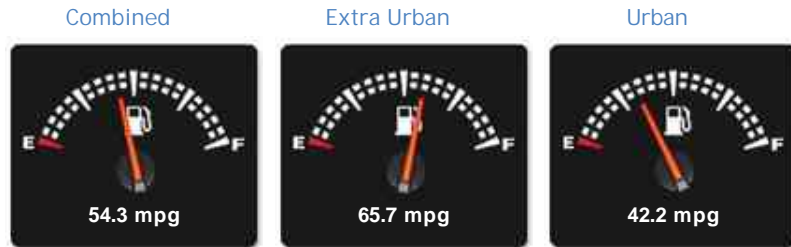

Fuel Economy

Running Costs