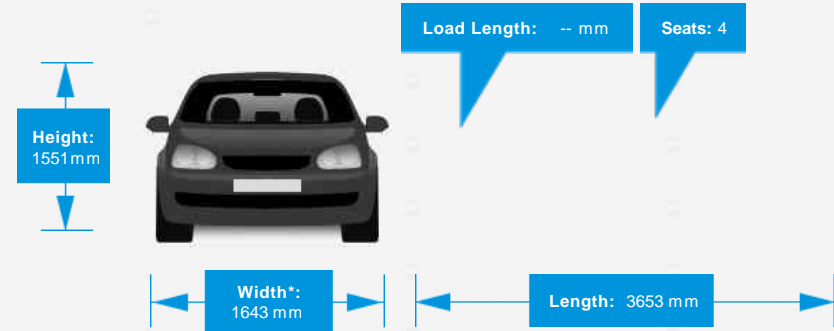

Engine: 4 Cylinders
In Line, 1242 Cc,
Naturally Aspirated,
SOHC

Driven Wheels: Front

Gears: 5

Weights & Measures

Doors: 5

*Including mirrors

Safety

NCAP Adult Rating: ★★★★★
NCAP Child Rating: ★★★
NCAP Pedestrian Rating: ★★
NCAP Safety Assist: No Data
NCAP Overall Rating: ★★★★★