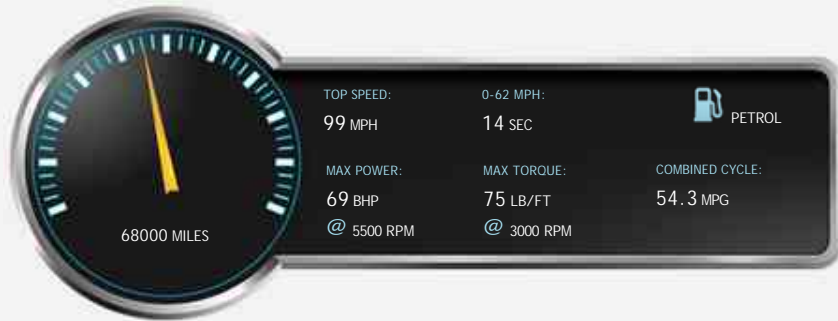

Fiat Panda Easy

£2,995

General Info

Engine:	1.2 Petrol Manual
Price:	£2,995
Body Type:	5 Dr Hatchback
Owners:	3
Mileage:	68,000
Reg Date:	July 2012 (12)
Colour:	White

Vehicle Features

- Full Service History
- Anti-Lock Brakes
- Electric Windows
- Multiple Airbags
- Power Assisted Steering
- £30 a Year Tax
- CD Player
- Immobiliser
- Part Exchange Welcome
- Remote Central Locking

Vehicle Description

A fantastic example of the super stylish Fiat Panda, which looks great in white. This is the Easy model with all the essentials such as CD player, electric windows, power steering and remote central locking. Clearly a well looked after car, in outstanding condition with nice miles and a full service history. Powered by an economical 1.2 petrol engine, achieving a high potential 65 miles per gallon, one of the lowest insurance groups and only £30 a year tax. An always sought after and modern looking family car.

Engine: 4 Cylinders
In Line, 1242 Cc,
Naturally Aspirated,
SOHC

Driven Wheels: Front

Gears: 5

Weights & Measures

Doors: 5

*Including mirrors

Safety

NCAP Adult Rating: ★★★★★
NCAP Child Rating: ★★★
NCAP Pedestrian Rating: ★★
NCAP Safety Assist: No Data
NCAP Overall Rating: ★★★★★