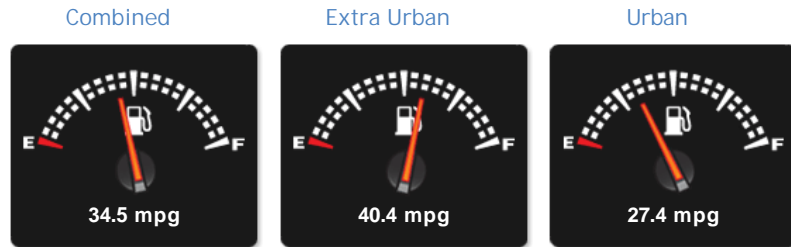

Fuel Economy

Running Costs