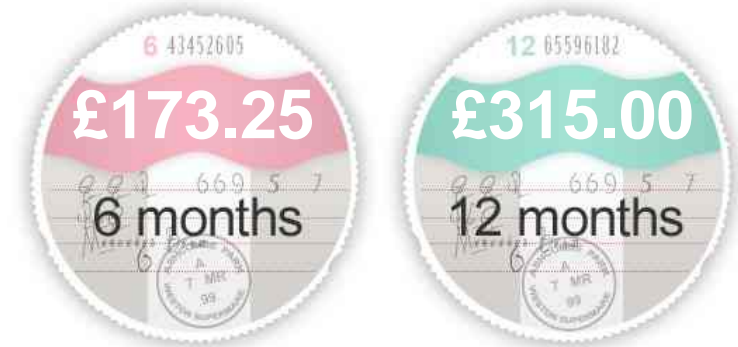

Insurance & Security

Road Tax

Insurance Group
(1-20)

Security

Immobiliser