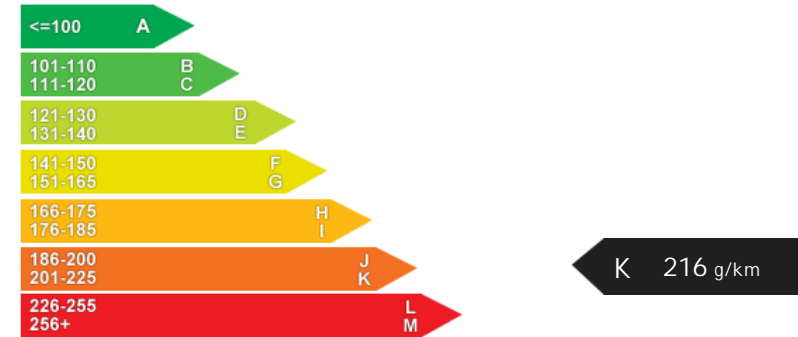

CO₂ emission figure (g/km)

VED band and CO₂