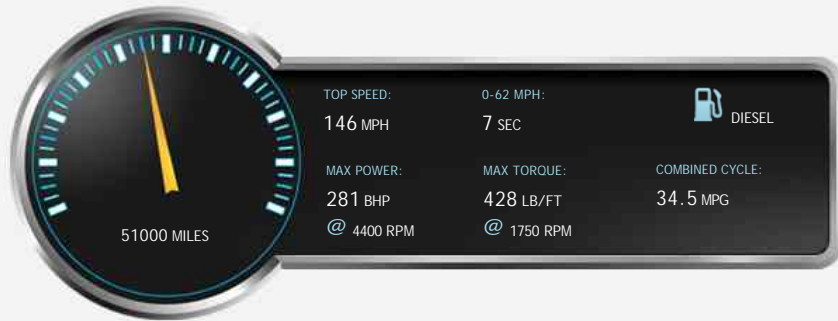

Performance & Engine