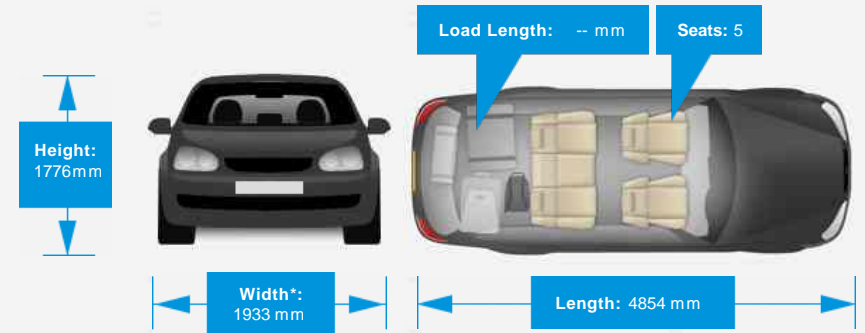

Weights & Measures