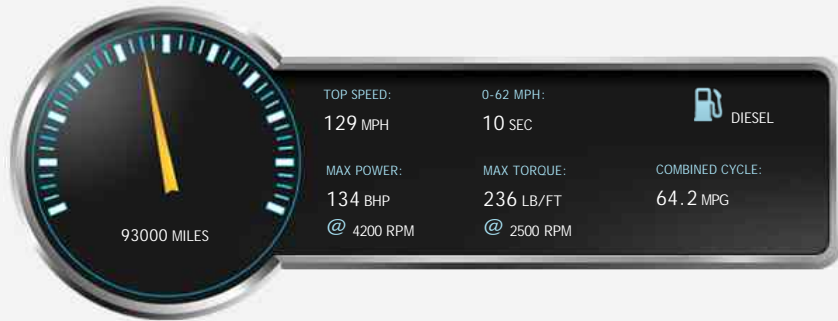

Performance & Engine