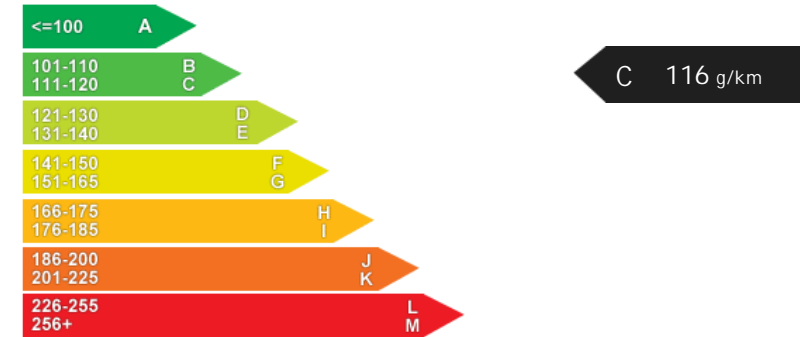

Running Costs

CO₂ emission figure (g/km)

VED band and CO₂