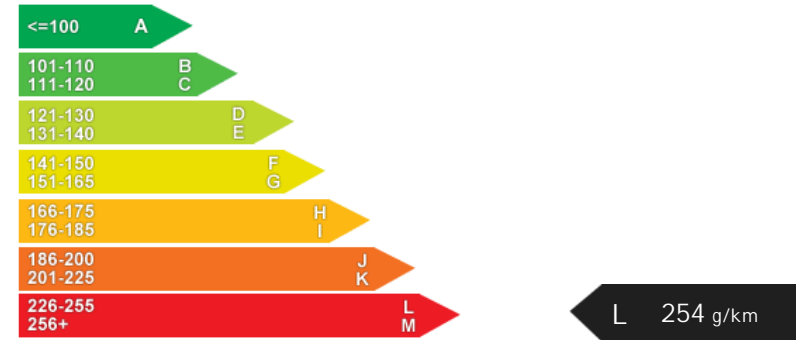

Opening Hours: Mon - Sat 09am - 5:30pm | Sun 11am - 2pm

Performance & Engine

Driven Wheels: All -

Permanent

Gears: 7

Weights & Measures

Doors: 5

*Including mirrors

Safety

NCAP Adult Rating: No Data
NCAP Child Rating: No Data
NCAP Pedestrian Rating: No Data
NCAP Safety Assist: No Data
NCAP Overall Rating: No Data

Fuel Economy

Running Costs

CO₂ emission figure (g/km)

VED band and CO₂