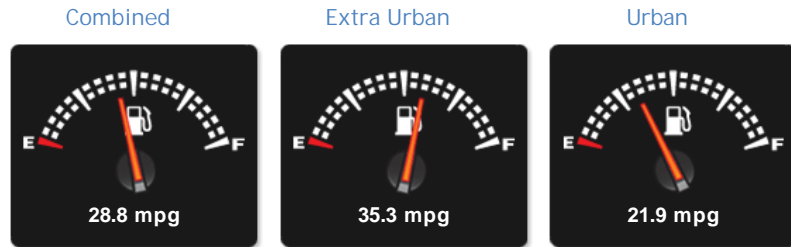

Fuel Economy

Running Costs