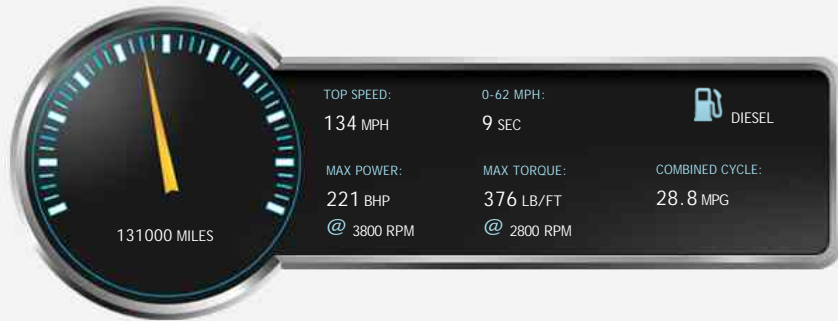

Mercedes M Class ML320 ML320 CDI SPORT

£5,995

General Info

Engine:	3.0 Diesel Automatic
Price:	£5,995
Body Type:	5 Dr Estate
Owners:	3
Mileage:	131,000
Reg Date:	March 2007 (07)
Colour:	BLACK

Vehicle Features

Opening Hours: Mon - Sat 09am - 5:30pm | Sun 11am - 2pm

Performance & Engine

Driven Wheels: All -

Permanent

Gears: 7

Weights & Measures

Doors: 5

*Including mirrors