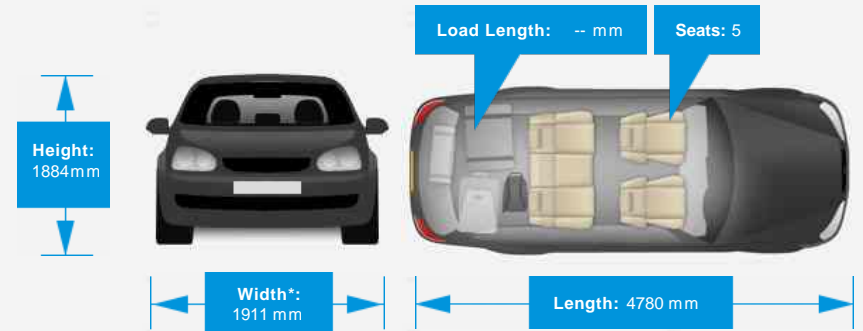

Opening Hours: Mon - Sat 09am - 5:30pm | Sun 11am - 2pm

Performance & Engine

Driven Wheels: All -

Permanent

Gears: 7

Weights & Measures

Doors: 5

*Including mirrors