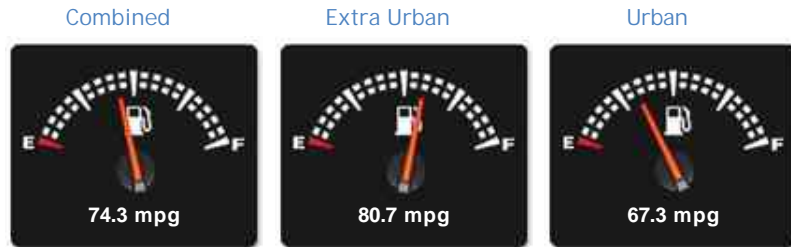

Fuel Economy

Running Costs