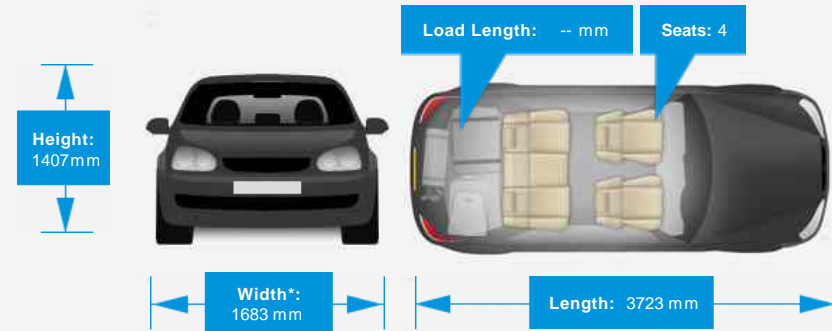

Performance & Engine

Engine: 4 Cylinders
In Line, 1598 Cc,
Turbo Charged,
DOHC

Driven Wheels: Front

Gears: 6

Weights & Measures

Doors: 3

*Including mirrors

Safety