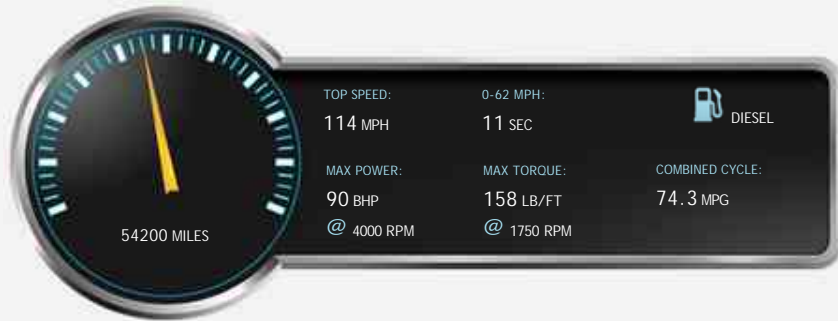

MINI Hatch 1.6 D One Sport Chili 3dr Manual 6 Speed

Sold

General Info

Engine:	1.6 Diesel Manual
Price:	Sold
Body Type:	3 Dr Hatchback
Owners:	
Mileage:	54,200
Reg Date:	September 2013 (63)
Colour:	White

Vehicle Features

Not Specified

Vehicle Description

White with Cloth Interior Trim. SPECIFICATION INCLUDES : 1.6d turbo engine, six speed manual gearbox, start/stop, sport/chili pack, alloy wheels, traction control, bluetooth, usb/auxiliary media connectivity, computer, metallic effect interior inlays, boost cd audio, digital climate a/c, bonnet stripes, isofix, cup holders. OTHER INFORMATION : hpi clear, one previous keeper, 05/20 mot, FSH, serviced at 15k, 24k, 34k, 47k, 49k and 54k miles, warranty options, 2x keys. Up to 80mpg and 00/zero road tax. Low running costs and an excellent example throughout. PORTFIELD CAR SALES OFFER A WIDE RANGE OF FINANCE OPTIONS TO SUIT YOUR BUDGET AND TO FIT ALL CIRCUMSTANCES. APPLY TODAY AND LET US USE OUR 30 YEARS EXPERIENCE IN THE FINANCE INDUSTRY TO OBTAIN THE BEST DEAL FOR YOU SUBJECT TO STATUS. PART EXCHANGE WELCOME, EXTENDED NATIONWIDE WARRANTY PACKAGES, DRIVE AWAY INSURANCE SUBJECT TO STATUS, NATIONWIDE DELIVERY AVAILABLE, ALL MAJOR DEBIT/CREDIT CARDS ACCEPTED. To find us : Sat Nav post code

Performance & Engine

Engine: 4 Cylinders
In Line, 1598 Cc,
Turbo Charged,
DOHC

Driven Wheels: Front

Gears: 6

Weights & Measures

Doors: 3

*Including mirrors

Safety