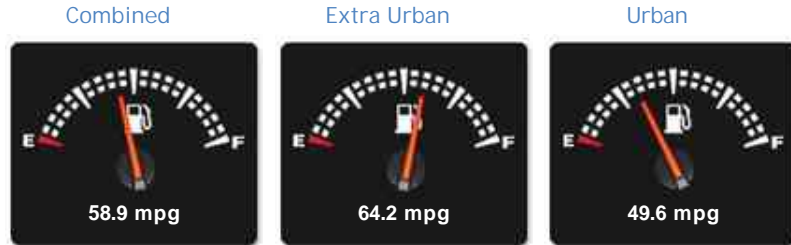

Fuel Economy

Running Costs