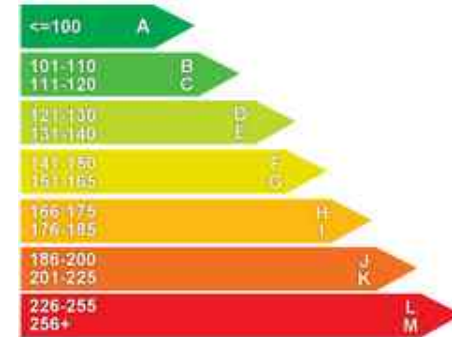

CO₂ emission figure (g/km)

VED band and CO₂