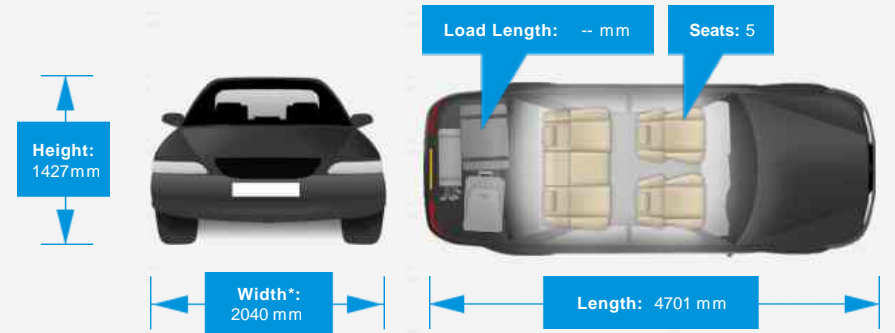

Weights & Measures