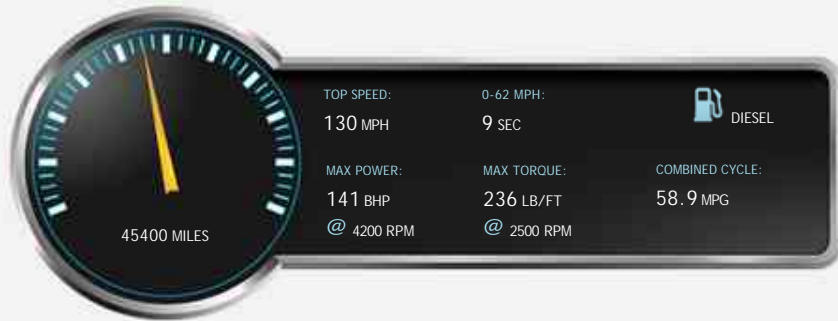

Performance & Engine