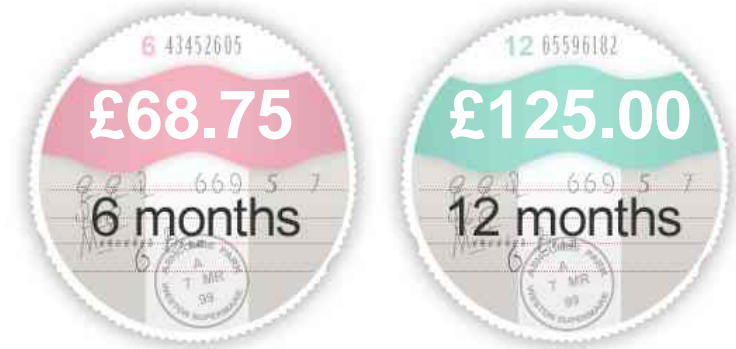

Insurance & Security

Road Tax

Insurance Group
(1-20)

Security

Immobiliser

Euro Status