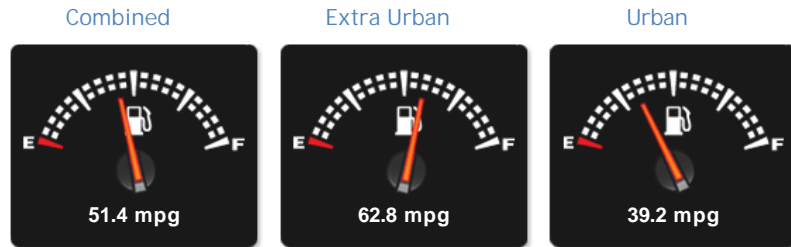

Fuel Economy

Running Costs