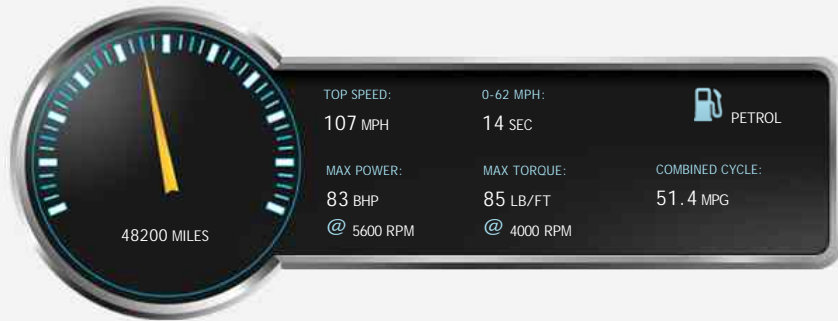

Vauxhall Corsa 1.2 Limited Edition 3dr Manual

Sold

General Info

Engine:	1.2 Petrol Manual
Price:	Sold
Body Type:	3 Dr Hatchback
Owners:	
Mileage:	48,200
Reg Date:	March 2014 (14)
Colour:	Yellow

Vehicle Features

Not Specified

Vehicle Description

Yellow with Sports Interior Trim. SPECIFICATION INCLUDES : limited edition version, 1.2 petrol engine, manual gearbox, sports interior/exterior styling, black 17 inch alloy wheels, black roof, black mirror caps, roof spoiler, front fogs, privacy glass, multi function steering wheel, high gloss effect interior inlays, A/C, computer, front sports seats, CD audio, auxiliary input, isofix, cup holders, fitted carpet mats. OTHER INFORMATION : hpi clear, one owner, low insurance, up to 60mpg economy and 125pa rod tax. An eye catching sporty hatchback with low running costs. PORTFIELD CAR SALES OFFER A WIDE RANGE OF FINANCE OPTIONS TO SUIT YOUR BUDGET AND TO FIT ALL CIRCUMSTANCES. APPLY TODAY AND LET US USE OUR 30 YEARS EXPERIENCE IN THE FINANCE INDUSTRY TO OBTAIN THE BEST DEAL FOR YOU SUBJECT TO STATUS. PART EXCHANGE WELCOME, EXTENDED NATIONWIDE WARRANTY PACKAGES, DRIVE AWAY INSURANCE SUBJECT TO STATUS, NATIONWIDE DELIVERY AVAILABLE, ALL MAJOR DEBIT/CREDIT CARDS ACCEPTED. To find us : Sat Nav

Portfield Car Sales, Station Approach, Fairmile Road, Christchurch, Dorset, BH23 2LJ

Tel: 01202 474788 - Web: www.portfieldcarsales.co.uk

Opening Hours: Mon - Fri 9am - 5:30pm | Sat 9am - 5pm | Sun 10am - 3pm

Performance & Engine

Engine: 4 Cylinders In Line, 1229 Cc, Naturally Aspirated, DOHC

Driven Wheels: Front

Gears: 5

Weights & Measures

Doors: 3

*Including mirrors

Safety