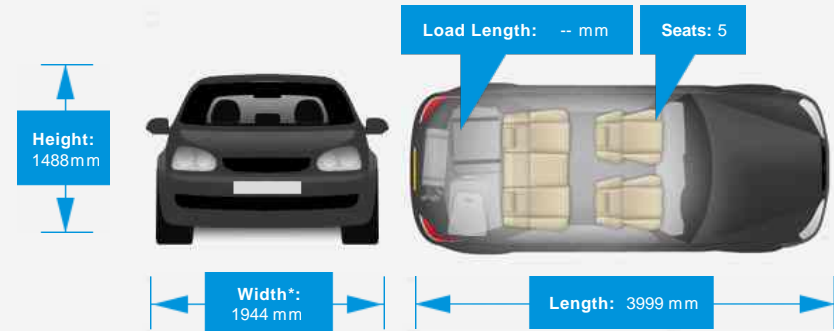

Performance & Engine

Engine: 4 Cylinders In Line, 1229 Cc, Naturally Aspirated, DOHC

Driven Wheels: Front

Gears: 5

Weights & Measures

Doors: 3

*Including mirrors

Safety