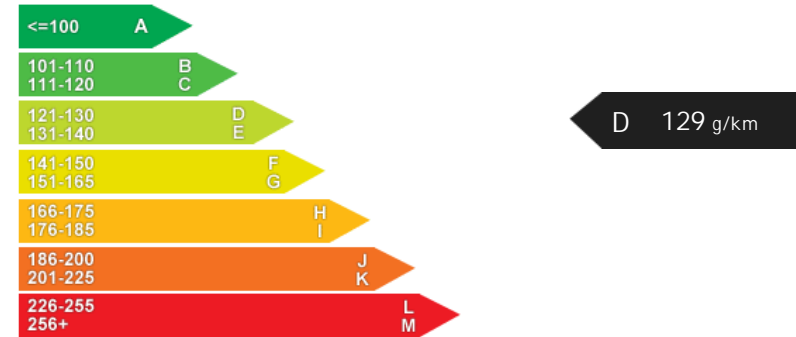

Performance & Engine

Engine: 4 Cylinders In Line, 1229 Cc, Naturally Aspirated, DOHC

Driven Wheels: Front

Gears: 5

Weights & Measures

Doors: 3

*Including mirrors

Safety

NCAP Adult Rating: No Data
NCAP Child Rating: No Data
NCAP Pedestrian Rating: No Data
NCAP Safety Assist: No Data
NCAP Overall Rating: No Data

Fuel Economy

Running Costs

CO₂ emission figure (g/km)

VED band and CO₂