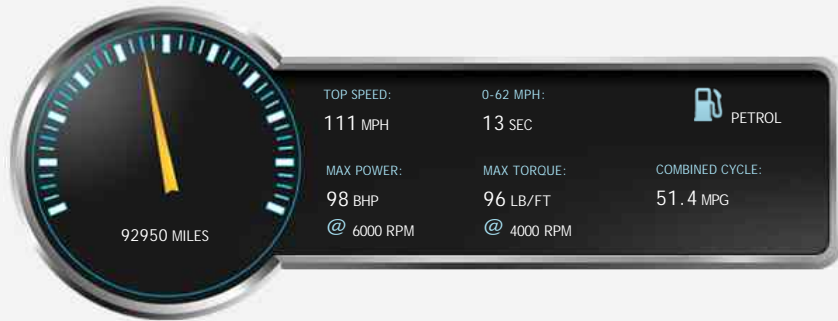

Vauxhall Astra ACTIVE

£3,895

General Info

Engine:	1.4 Petrol Manual
Price:	£3,895
Body Type:	5 Dr Hatchback
Owners:	1
Mileage:	92,950
Reg Date:	May 2012 (12)
Colour:	

Vehicle Features

- 1 Owner From New
- Air Conditioning
- Alloy Wheels
- Central Locking
- Electric Windows
- Passenger Airbag
- 12 Months MOT
- Alarm
- Anti-Lock Brakes
- Driver Airbag
- Full Service History
- Power Assisted Steering

Engine: 4 Cylinders
In Line, 1398 Cc,
Naturally Aspirated,
DOHC

Driven Wheels: Front

Gears: 5

Weights & Measures

Doors: 5

*Including mirrors

Safety

NCAP Adult Rating: No Data
NCAP Child Rating: No Data
NCAP Pedestrian Rating: No Data
NCAP Safety Assist: No Data
NCAP Overall Rating: No Data