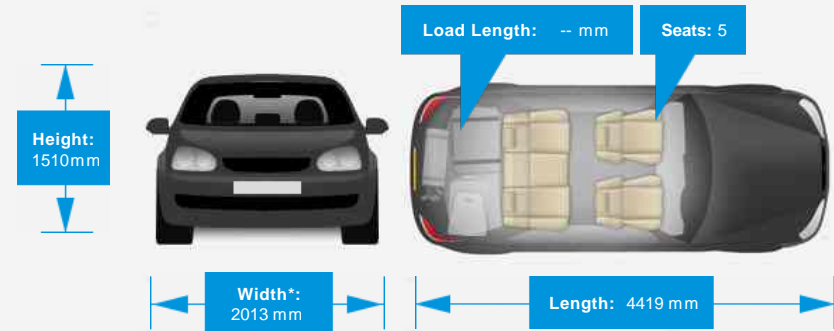

Engine: 4 Cylinders
In Line, 1398 Cc,
Naturally Aspirated,
DOHC

Driven Wheels: Front

Gears: 5

Weights & Measures

Doors: 5

*Including mirrors

Safety

NCAP Adult Rating: No Data
NCAP Child Rating: No Data
NCAP Pedestrian Rating: No Data
NCAP Safety Assist: No Data
NCAP Overall Rating: No Data