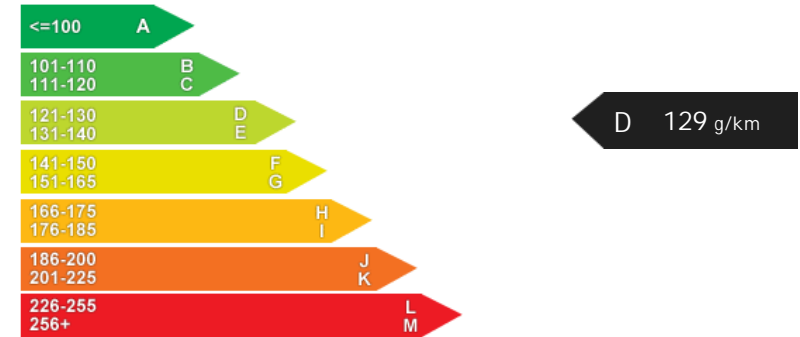

CO₂ emission figure (g/km)

VED band and CO₂