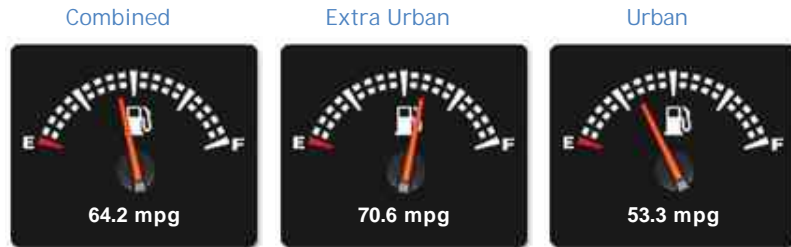

Fuel Economy

Running Costs