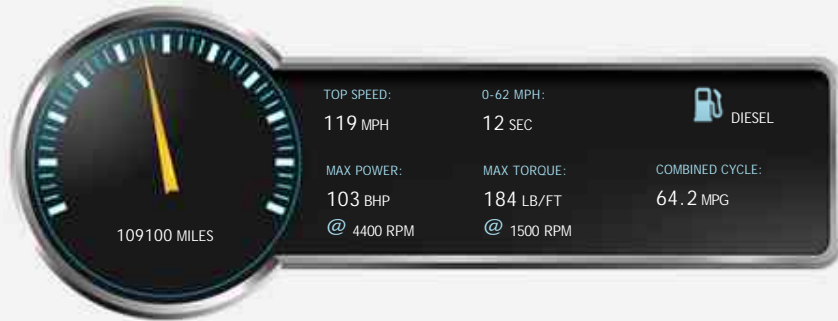

Performance & Engine