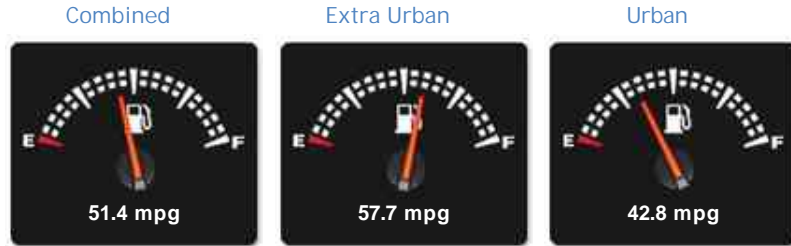

Fuel Economy

Running Costs