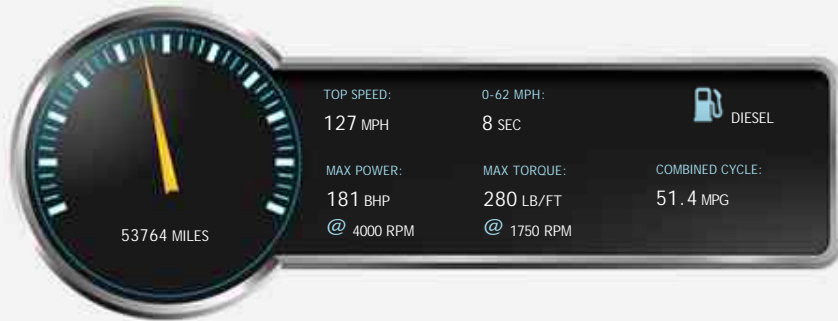

BMW X1 XDRIVE20D SPORT

£9,995

General Info

Engine:	2.0 Diesel Manual
Price:	£9,995
Body Type:	5 Dr Estate
Owners:	2
Mileage:	53,764
Reg Date:	May 2013 (13)
Colour:	Glacier Silver

Vehicle Features

Not Specified

Vehicle Description

*BMW X1 2.0 20d Sport xDrive 5dr
FT13SRV 2013 (13) 53,000 miles Diesel Manual Silver 2 owners*

Lovely example throughout, direct from our local BMW main agent, 2 keys, Full Service History, (4 BMW + 1 independent), looks and drives fantastic, four wheel drive model, 1 previous owner.

Opening Hours: Mon - Fri 09am - 5:30pm | Sat 09:30am - 5pm | Sun 11am - 4pm

Performance & Engine

Driven Wheels: All -

Permanent

Gears: 6

Weights & Measures

Doors: 5

*Including mirrors