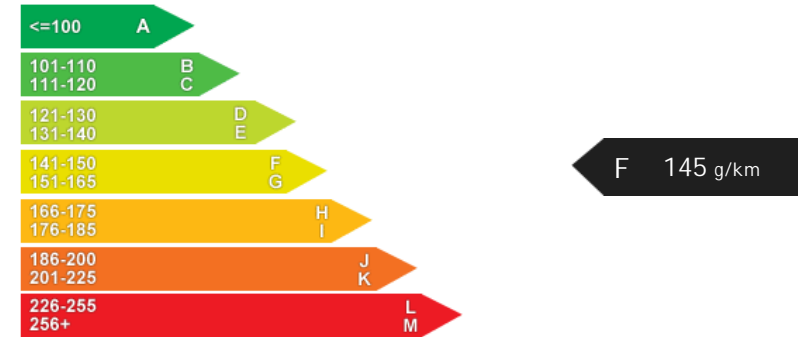

Opening Hours: Mon - Fri 09am - 5:30pm | Sat 09:30am - 5pm | Sun 11am - 4pm

Performance & Engine

Driven Wheels: All -

Permanent

Gears: 6

Weights & Measures

Doors: 5

*Including mirrors

Safety

NCAP Adult Rating: No Data
NCAP Child Rating: No Data
NCAP Pedestrian Rating: No Data
NCAP Safety Assist: No Data
NCAP Overall Rating: No Data

Fuel Economy

Running Costs

CO₂ emission figure (g/km)

VED band and CO₂