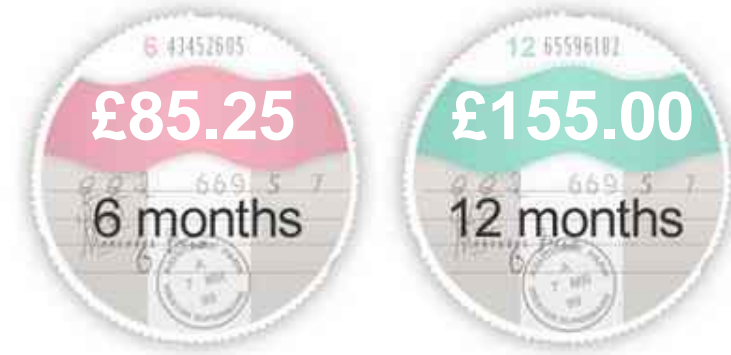

BMW X1 XDRIVE20D SPORT

£9,995

General Info

Engine:	2.0 Diesel Manual
Price:	£9,995
Body Type:	5 Dr Estate
Owners:	2
Mileage:	53,764
Reg Date:	May 2013 (13)
Colour:	Glacier Silver

Vehicle Features

Not Specified

Vehicle Description

*BMW X1 2.0 20d Sport xDrive 5dr
FT13SRV 2013 (13) 53,000 miles Diesel Manual Silver 2 owners*

Lovely example throughout, direct from our local BMW main agent, 2 keys, Full Service History, (4 BMW + 1 independent), looks and drives fantastic, four wheel drive model, 1 previous owner.

Opening Hours: Mon - Fri 09am - 5:30pm | Sat 09:30am - 5pm | Sun 11am - 4pm

Performance & Engine

Driven Wheels: All -

Permanent

Gears: 6

Weights & Measures

Doors: 5

*Including mirrors

Insurance & Security

Road Tax

Insurance Group
(1-50)

Security

Immobiliser

Euro Status