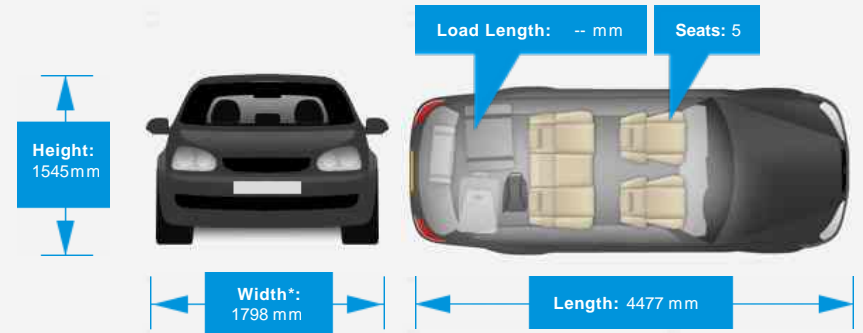

Opening Hours: Mon - Fri 09am - 5:30pm | Sat 09:30am - 5pm | Sun 11am - 4pm

Performance & Engine

Driven Wheels: All -

Permanent

Gears: 6

Weights & Measures

Doors: 5

*Including mirrors