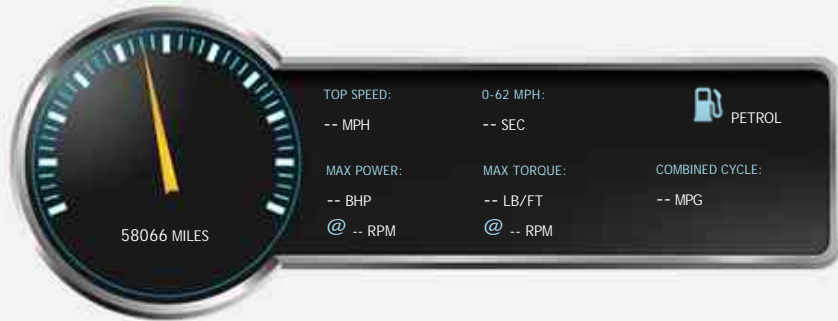

Porsche 911 Carrera 2

£19,995

General Info

Engine:	3.4 Petrol Manual
Price:	£19,995
Body Type:	2 Dr Convertible
Owners:	3
Mileage:	58,066
Reg Date:	January 2001 (X)
Colour:	silver

Vehicle Features

- > Air Conditioning
- > Climate Control
- > Electric Mirrors
- > Heated Mirrors
- > Service History
- > Alloy Wheels
- > Cruise Control
- > Electric Windows
- > On-Board Computer

Vehicle Description

Lovely 911 which has covered only 58k miles ! Comes with matching hard top and full service history. Leather etc. PLEASE CALL BEFORE TRAVELLING AS NOT ALL CARS ARE KEPT ON SITE

Summit Cars, Tadworth, Surrey

Tel: 01737 844644 - Web: www.summitcars.co.uk

Opening Hours: Mon - Sat 09am - 5:30pm | Sun 11am - 2pm

Performance & Engine

Weights & Measures

*Including mirrors

Safety

NCAP Adult Rating: No Data
NCAP Child Rating: No Data
NCAP Pedestrian Rating: No Data
NCAP Safety Assist: No Data
NCAP Overall Rating: No Data