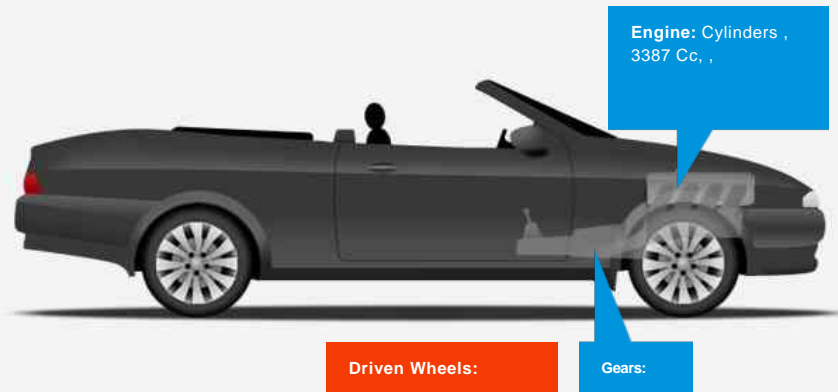

Porsche 911 Carrera 2

£19,995

General Info

Engine:	3.4 Petrol Manual
Price:	£19,995
Body Type:	2 Dr Convertible
Owners:	3
Mileage:	58,066
Reg Date:	January 2001 (X)
Colour:	silver

Vehicle Features

- > Air Conditioning
- > Climate Control
- > Electric Mirrors
- > Heated Mirrors
- > Service History
- > Alloy Wheels
- > Cruise Control
- > Electric Windows
- > On-Board Computer

Vehicle Description

Lovely 911 which has covered only 58k miles ! Comes with matching hard top and full service history. Leather etc. PLEASE CALL BEFORE TRAVELLING AS NOT ALL CARS ARE KEPT ON SITE

Summit Cars, Tadworth, Surrey

Tel: 01737 844644 - Web: www.summitcars.co.uk

Opening Hours: Mon - Sat 09am - 5:30pm | Sun 11am - 2pm

Performance & Engine

Weights & Measures

*Including mirrors

Safety

NCAP Adult Rating: No Data
NCAP Child Rating: No Data
NCAP Pedestrian Rating: No Data
NCAP Safety Assist: No Data
NCAP Overall Rating: No Data