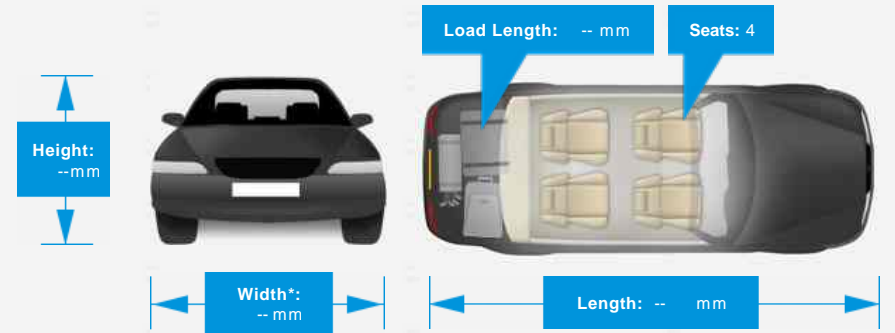

Weights & Measures