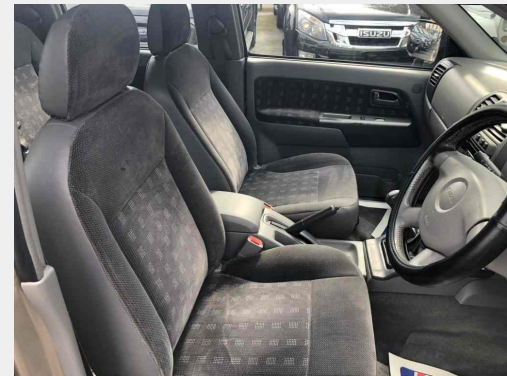

Isuzu Rodeo TD Denver Max LE Crewcab Pickup 4dr

£4,450

General Info

Engine:	3.0 Diesel Manual
Price:	£4,450
Body Type:	4 Dr Pick-up
Owners:	3
Mileage:	131,000
Reg Date:	March 2006 (06)
Colour:	Gold

Vehicle Features

- Four Wheel Drive

Vehicle Description

*PX TO CLEAR, a little old compared to our standard stock, but with a new MOT and engine service. This vehicle will be sold with a fresh NEW MOT, a service including a fully comprehensive safety check and a full check on the 4WD and transmission system. .At Select Cars we aim to provide excellent value for money, we have been trading from the same site in Sheffield UK for over 20 years. We can source any type of vehicle in any price range from our many contacts in the business world. We can provide delivery to anywhere in the world, we have regular and repeat customers in Zambia, Zimbabwe, Kenya, Tanzania, Namibia, South Africa, Srilanka, Jamaica, Grenada, USA, New Zealand ,Greece, France and Germany. We provide detailed descriptions to our export customers to enable them to confidently make the purchase without physically viewing the vehicle. We can provide all the usual dealer facilities for our UK customers including Part Exchange, finance facilities and extended warranties. We can also arrange delivery anywhere in the UK. We carry out our business in a polite and friendly manner. You will find that our vehicles are very competitively priced and that they are usually the cheapest on the internet. We hold stock of seventy vehicles, we specialise in 4x4 and pickup vehicles. To view more*