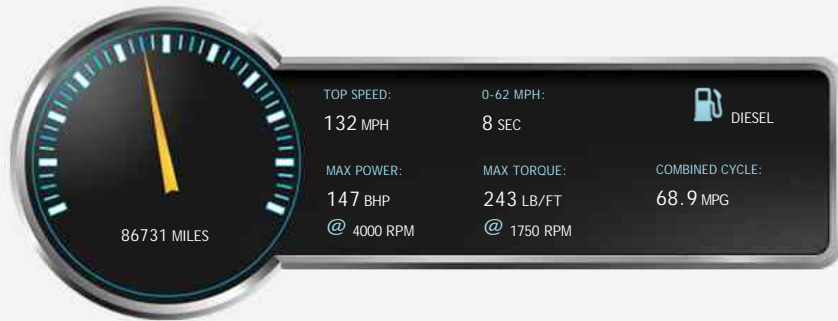

BMW 1 Series 118d SPORT

Sold

General Info

Engine:	2.0 Diesel Manual
Price:	Sold
Body Type:	5 Dr Hatchback
Owners:	1
Mileage:	86,731
Reg Date:	January 2016 (65)
Colour:	Sapphire Black

Vehicle Features

Not Specified

Vehicle Description

*BMW 1 Series 2.0 118d Sport Sports Hatch (s/s) 5dr
FH65FLF 2016 (65) 86,731 miles Diesel Manual Black 1 owner*

Lovely example throughout, £20 ROAD TAX, 1 company owner from new, BMW Service History, 2 keys, drives fantastic

Opening Hours: Mon - Fri 09am - 5:30pm | Sat 09:30am - 5pm | Sun 11am - 4pm

Performance & Engine

Engine: 4 Cylinders
In Line, 1995 Cc,
Turbo Charged,
DOHC

Driven Wheels: Rear

Gears: 6

Weights & Measures

Doors: 5