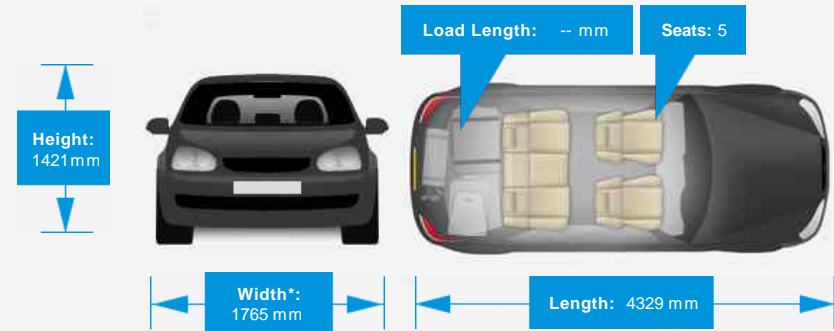

Opening Hours: Mon - Fri 09am - 5:30pm | Sat 09:30am - 5pm | Sun 11am - 4pm

Performance & Engine

Engine: 4 Cylinders
In Line, 1995 Cc,
Turbo Charged,
DOHC

Driven Wheels: Rear

Gears: 6

Weights & Measures

Doors: 5