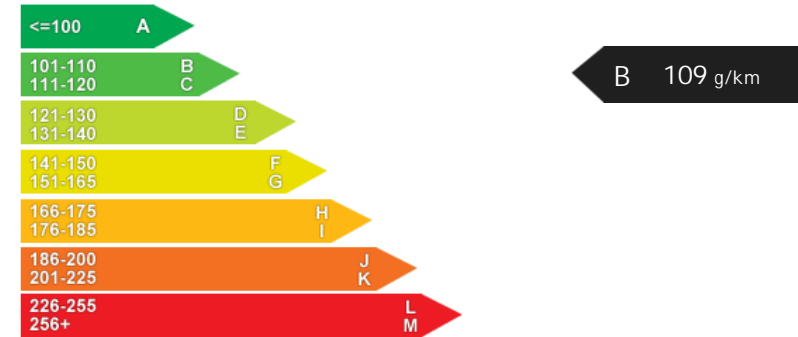

CO₂ emission figure (g/km)

VED band and CO₂