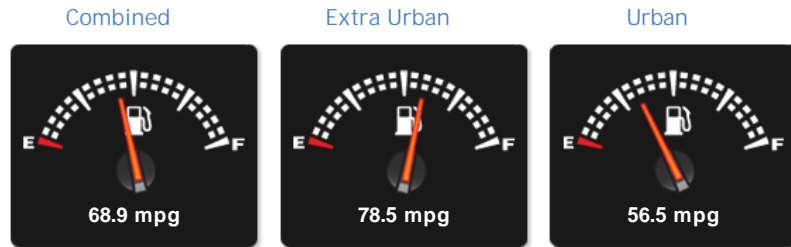

BMW 1 Series 118d SPORT

Sold

General Info

Engine:	2.0 Diesel Manual
Price:	Sold
Body Type:	5 Dr Hatchback
Owners:	1
Mileage:	86,731
Reg Date:	January 2016 (65)
Colour:	Sapphire Black

Vehicle Features

Not Specified

Vehicle Description

*BMW 1 Series 2.0 118d Sport Sports Hatch (s/s) 5dr
FH65FLF 2016 (65) 86,731 miles Diesel Manual Black 1 owner*

Lovely example throughout, £20 ROAD TAX, 1 company owner from new, BMW Service History, 2 keys, drives fantastic

Opening Hours: Mon - Fri 09am - 5:30pm | Sat 09:30am - 5pm | Sun 11am - 4pm

Performance & Engine

Engine: 4 Cylinders
In Line, 1995 Cc,
Turbo Charged,
DOHC

Driven Wheels: Rear

Gears: 6

Weights & Measures

Doors: 5

*Including mirrors

Safety

NCAP Adult Rating: No Data
NCAP Child Rating: No Data
NCAP Pedestrian Rating: No Data
NCAP Safety Assist: No Data
NCAP Overall Rating: No Data

Fuel Economy

Running Costs

CO₂ emission figure (g/km)