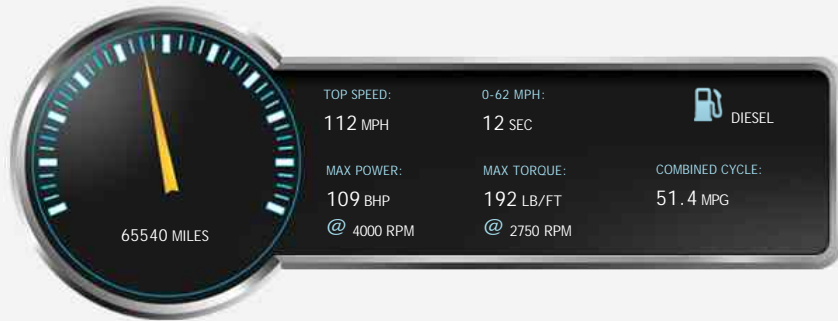

Hyundai i30 CRDI ACTIVE

£5,890

General Info

Engine:	1.6 Diesel Automatic
Price:	£5,890
Body Type:	5 Dr Hatchback
Owners:	2
Mileage:	65,540
Reg Date:	January 2013 (62)
Colour:	Creamy White

Vehicle Features

- > 3rd Three Point Seat Belt
- > 12 Months MOT
- > Aux Stereo Input
- > Multifunction Steering Wheel
- > 2 Keys
- > Blue Tooth Telephone Connectivity
- > Cup Holder
- > Anti-Lock Brakes
- > Air Conditioning
- > Electric Mirrors
- > Multiple Airbags
- > Alloy Wheels
- > Cruise Control

Performance & Engine

Engine: 4 Cylinders
In Line, 1582 Cc,
Turbo Charged,
DOHC

Driven Wheels: Front

Gears: 6

Weights & Measures

Doors: 5

*Including mirrors

Safety