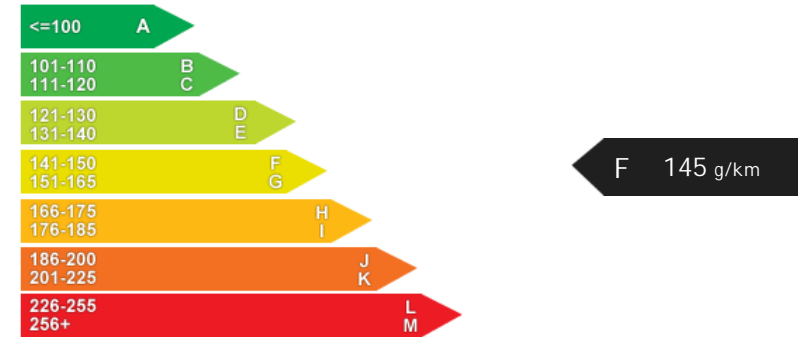

Performance & Engine

Engine: 4 Cylinders
In Line, 1582 Cc,
Turbo Charged,
DOHC

Driven Wheels: Front

Gears: 6

Weights & Measures

Doors: 5

*Including mirrors

Safety

NCAP Adult Rating: No Data
NCAP Child Rating: No Data
NCAP Pedestrian Rating: No Data
NCAP Safety Assist: No Data
NCAP Overall Rating: No Data

Fuel Economy

Running Costs

CO₂ emission figure (g/km)

VED band and CO₂