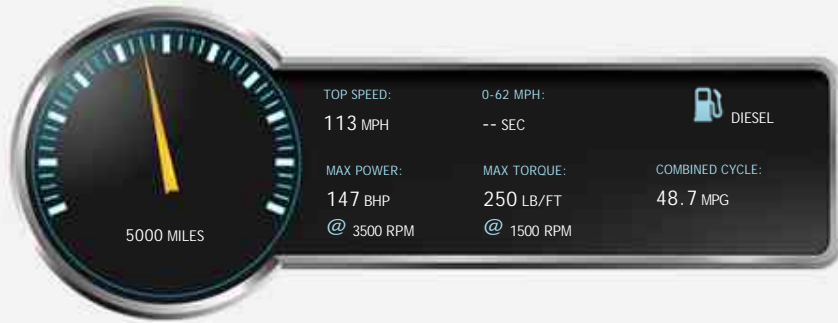

VW Transporter T6 t5 TDI 150PS DSG AURORA EXCLUSIVE EDT H/LINE CAMPERVAN 4 BERTH POPTOP

General Info

Engine:	2.0 Diesel Automatic
Price:	Reserved
Body Type:	4 Dr B Class Mhome
Owners:	1
Mileage:	5,000
Reg Date:	September 2018 (68)
Colour:	BAMBOO GARDEN GREEN

Vehicle Features

Not Specified

Vehicle Description

""BUILD No. 202""INTRODUCING OUR ALL NEW LIMITED BUILD NO. ""AURORA EXCLUSIVE EDITION"" VW T6 SWB 150PS RARE DSG AUTO BAMBOO GARDEN GREEN HIGHLINE 4 BERTH CAMPERVAN WITH OUR ALL NEW SLIMLINE HIGHLIFT ELEVATING POPTOP ROOF, FACTORY 2X SINGLE CAPTAINS SEATS WITH SWIVELS, DISCOVER NAVIGATION, OUR NEW UPGRADED LOWER SEAT BED SYSTEM, UPGRADED SPECIALLY COMMISSIONED FOND METAL ITALIAN ALLOYS FINISHED IN MATT GREY, SPORTLINE FRONT LED DRL RUNNING LIGHTS, AURORA EXCLUSIVE GELCOAT WING PLAQUES AND TAILGATE PLAQUE, EXCLUSIVE EDITION CARPET SET, EXTENDED INTERIOR LED LIGHTING PACK, TOUGHENED GLASS HEAT DEFUSING OVERHEAD SHELF AND NIGHT HEATER++AIRCON AND TAILGATE SPEC VAN WITH DISCOVER NAV, FACTORY FRONT CAB CARPET+OUR AURORA EXCLUSIVE RANGE IS OUR LIMITED NUMBER HIGHEST SPEC RANGE OF VW CAMPERVANS SO FAR, SUPPLIED AS STANDARD WITH ALL THE SPEC FROM OUR AURORA EDITION PLUS NOW WE OFFER THIS EDITION WITH UPGRADED SLIMLINE HIGHLIFTING

Performance & Engine

Technical Data
Wheels:
Engines
In Line,
1968 Cc,
Turbo
Charged,
DOHC

Weights & Measures

Vehicle Dimensions
Weight

Vehicle Dimensions

Load Length: -- mm

Seats: --

Vehicle Length