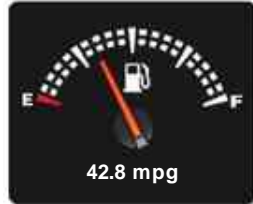

VW Transporter T6 t5 TDI 150PS DSG AURORA EXCLUSIVE EDT H/LINE CAMPERVAN 4 BERTH POPTOP

General Info

Engine:	2.0 Diesel Automatic
Price:	Reserved
Body Type:	4 Dr B Class Mhome
Owners:	1
Mileage:	5,000
Reg Date:	September 2018 (68)
Colour:	BAMBOO GARDEN GREEN

Performance & Engine

Technical Data
Wheels:
Engines
In Line,
1968 Cc,
Turbo
Charged,
DOHC

Weights & Measures

Vehicle Dimensions
Weight

Vehicle Dimensions

Load Length: -- mm

Seats: --

Vehicle Length

Length: 4004 mm

*Including mirrors

Safety

NCAP Adult Rating: No Data
NCAP Child Rating: No Data
NCAP Pedestrian Rating: No Data
NCAP Safety Assist: No Data
NCAP Overall Rating: No Data

Fuel Economy

Running Costs

CO₂ emission figure (g/km)

VED band and CO₂

Combined

Extra Urban

Urban

No Data

Insurance & Security

Insurance Group