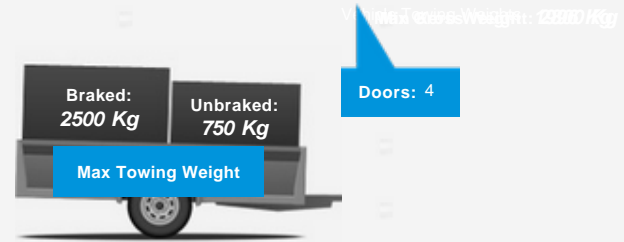

Performance & Engine

Technical Data
Wheels:
Engines
In Line,
1968 Cc,
Turbo
Charged,
DOHC

Weights & Measures

Vehicle Dimensions
Weight

Vehicle Dimensions

Load Length: -- mm

Seats: --

Vehicle Length