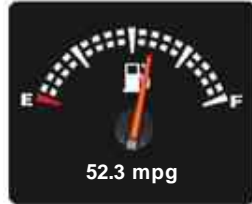

Fuel Economy

Running Costs

CO₂ emission figure (g/km)

VED band and CO₂

Combined

Extra Urban

Urban