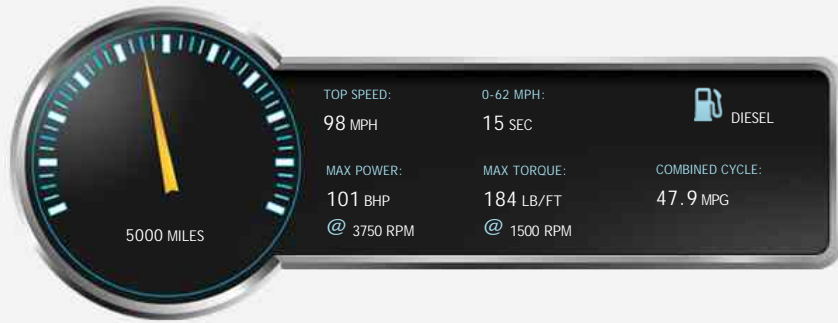

VW Transporter T6 t5 TDI 102PS PURE GREY AURORA EDITION CAMPERVAN 4 BERTH POPTOP

General Info

Engine:	2.0 Diesel Manual
Price:	Sold
Body Type:	4 Dr B Class Mhome
Owners:	1
Mileage:	5,000
Reg Date:	September 2018 (68)
Colour:	PURE GREY

Vehicle Features

Not Specified

Vehicle Description

""BUILD No. 192""INTRODUCING OUR STUNNING PURE GREY ""AURORA EDITION""VW T6 SWB VERY HIGH SPEC 102PS 4 BERTH CAMPERVAN WITH POPTOP, BUSINESS PACK, AIRCON, REAR PARK ASSIST, TAILGATE WITH FACTORY HEATED GLASS, APP CONNECT FOR GOOGLE MAPS AND NAVIGATION, UPGRADED MEDIA, HIGHLINE LEATHER AND PIANO BLACK MULTIFUNCTIONAL STEERING WHEEL, CRUISE CONTROL, FRONT CAB CARPET, POWER LATCH DOOR, FACTORY 2X FRONT SINGLE CAPTAINS SEATS WITH SWIVELS, OUR UPGRADED LOWER SEAT BED SYSTEM, UPGRADED SPECIALLY BUILT ITALIAN FOND METAL ALLOYS IN BLACK MATT, AND NIGHT HEATER+OUR AURORA RANGE IS OUR HIGHEST SPEC RANGE OF VW CAMPERVANS SO FAR, SUPPLIED AS STANDARD WITH ALL THE SPEC FROM OUR STANDARD RANGE PLUS ON THIS RANGE WE OFFER AN UNRIVALED ULTRA MODERN CUTTING EDGE DESIGN BEAUTIFULLY EDGE BANDED FURNITURE KIT+VANSHADES EXCLUSIVE BLIND PODS INSTEAD OF CURTAINS+CALIFORNIA STYLE OUTSIDE CAMPING TABLE IN SLIDING DOOR+AURORA EDITION

Performance & Engine

Technical Data
Fuel Type: Diesel
Wheels: 18
Engines: 4
In-Line
1868 Cc,
Turbo
Charged,
DOHC

Weights & Measures

Vehicle Dimensions
Weight

Vehicle Dimensions

Load Length: -- mm

Seats: --

Vehicle Length