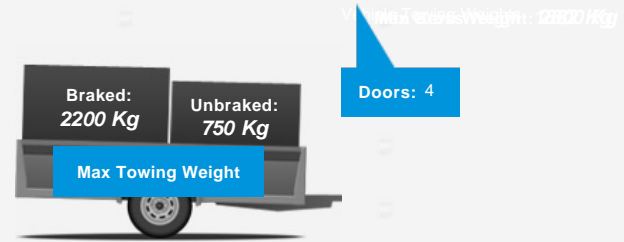

Performance & Engine

Technical Data
Fuel Type: Diesel
Wheels: 18
Engines: 4
In-Line
1868 Cc,
Turbo
Charged,
DOHC

Weights & Measures

Vehicle Dimensions
Weight

Vehicle Dimensions

Load Length: -- mm

Seats: --

Vehicle Length