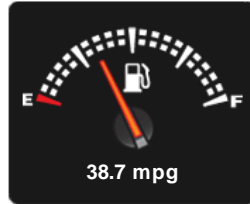

Fuel Economy

Running Costs

CO₂ emission figure (g/km)

VED band and CO₂

Combined

Extra Urban

Urban