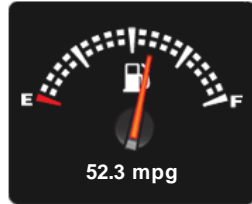

Fuel Economy

Running Costs

CO₂ emission figure (g/km)

VED band and CO₂

Combined

Extra Urban

Urban