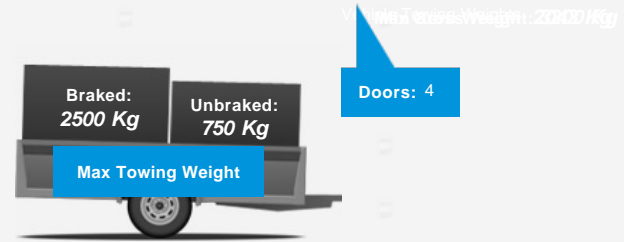

Performance & Engine

Technical Data
Drive
Wheels:
Engines
In Line,
1868 Cc,
Turbo
Charged,
DOHC

Weights & Measures

Vehicle Dimensions
Weight

Vehicle Dimensions

Load Length: -- mm

Seats: --

Vehicle Length