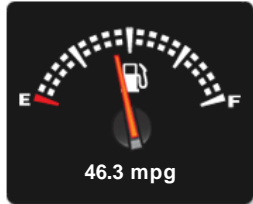

Fuel Economy

Running Costs

CO₂ emission figure (g/km)

VED band and CO₂

Combined

Extra Urban

Urban