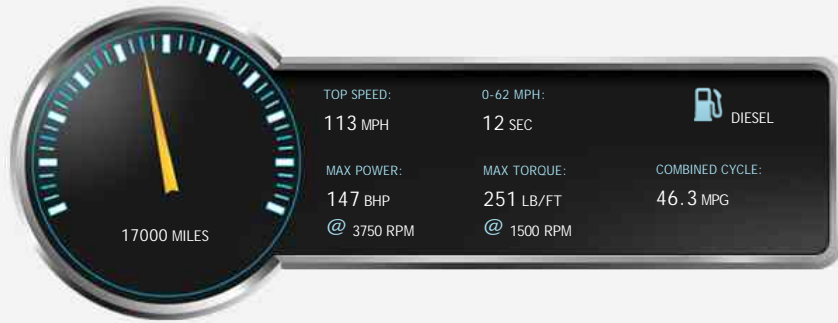

VW Transporter T6 t5 TDI 150PS LWB AURORA EDITION H/LINE CAMPERVAN 4 BERTH POPTOP

General Info

Engine:	2.0 Diesel Manual
Price:	Sold
Body Type:	4 Dr B Class Mhome
Owners:	1
Mileage:	17,000
Reg Date:	November 2017 (67)
Colour:	STARLIGHT BLUE

Vehicle Features

Not Specified

Vehicle Description

""BUILD No. 199""INTRODUCING OUR ALL NEW ""AURORA EDITION""VW T6 LWB VERY HIGH SPEC 150PS 6 SPEED HIGHLINE 4 BERTH CAMPERVAN WITH POPTOP, AIRCON, TAILGATE, DISCOVER NAVIGATION, HEATED SEATS, FRONT CAB CARPET, OUR UPGRADED LOWER SEAT BED SYSTEM, UPGRADED SPECIALLY BUILT ITALIAN FOND METAL ALLOYS IN BLACK MATT, RED BRAKE CALIPERS WITH SILVER PLAQUE AND NIGHT HEATER+OUR AURORA RANGE IS OUR HIGHEST SPEC RANGE OF VW CAMPERVANS SO FAR, SUPPLIED AS STANDARD WITH ALL THE SPEC FROM OUR STANDARD RANGE PLUS ON THIS RANGE WE OFFER AN UNRIVALED ULTRA MODERN CUTTING EDGE DESIGN BEAUTIFULLY EDGE BANDED FURNITURE KIT+VANSHADES EXCLUSIVE BLIND PODS INSTEAD OF CURTAINS+CALIFORNIA STYLE OUTSIDE CAMPING TABLE IN SLIDING DOOR+AURORA EDITION BRANDING PACKAGE+AURORA BRANDED CARPET SET INCLUDING DOOR POCKET CARPET SET+OUR ALL NEW DESIGN BESPOKE LEATHER RANGE+FRONT WINDOW BLACK OUT BLIND WRAP AND PORTA POTY`S WITH STORAGE SUPPLIED AS

Performance & Engine

Technical Data
Drive
Wheels:
Engines
In Line,
1868 Cc,
Turbo
Charged,
DOHC

Weights & Measures

Vehicle Dimensions
Weight

Vehicle Dimensions

Load Length: -- mm

Seats: --

Vehicle Length