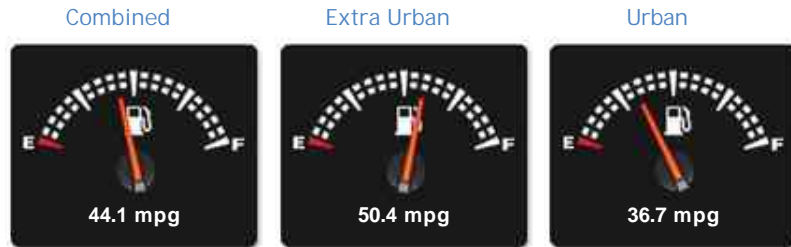

Performance & Engine

Technical Data
Drive
Wheels:
Engines
In Line,
1968 Cc,
Turbo
Charged,
DOHC

Weights & Measures

Vehicle Dimensions
Weight

Vehicle Dimensions

Load Length: -- mm

Seats: --

Vehicle Length

Length: 5304 mm

*Including mirrors

Safety

NCAP Adult Rating: No Data
NCAP Child Rating: No Data
NCAP Pedestrian Rating: No Data
NCAP Safety Assist: No Data
NCAP Overall Rating: No Data

Fuel Economy

Running Costs

CO₂ emission figure (g/km)

VED band and CO₂

No Data

Insurance & Security

Insurance Group

Insurance Group
(1-20)

Security

Immobiliser