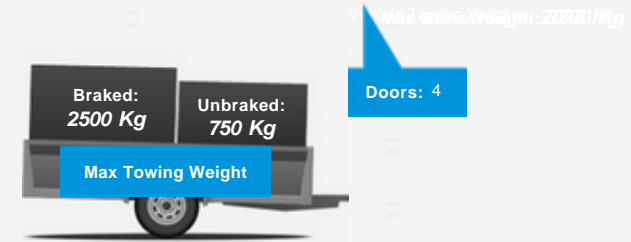

Performance & Engine

Technical Data
Drive
Wheels:
Engines
In Line,
1968 Cc,
Turbo
Charged,
DOHC

Weights & Measures

Vehicle Dimensions
Weight

Vehicle Dimensions

Load Length: -- mm

Seats: --

Vehicle Length