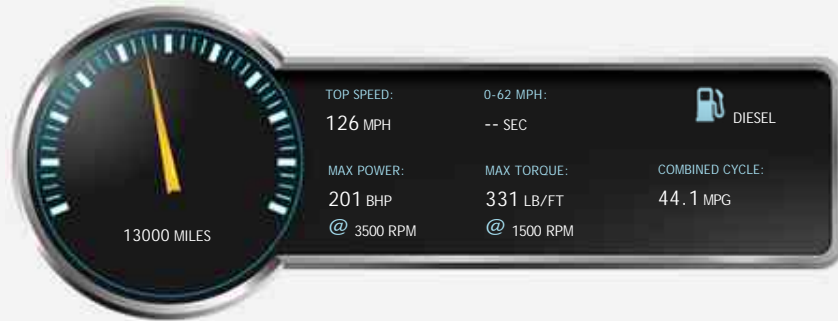

VW Transporter T6 t5 TDI 204PS LWB AURORA EXCLUSIVE SLIMLINE KIT CAMPERVAN 4 BERTH

General Info

Engine:	2.0 Diesel Manual
Price:	Sold
Body Type:	4 Dr B Class Mhome
Owners:	1
Mileage:	13,000
Reg Date:	March 2017 (17)
Colour:	REFLEX SILVER

Vehicle Features

Not Specified

Vehicle Description

""BUILD No. 190""INTRODUCING OUR ALL NEW SPECIALLY BUILT""AURORA EXCLUSIVE EDITION SLIMLINE KIT""WITH EXTRA WIDE LOWER RIB BED 3 SEATER""VW T6 LWB VERY HIGH SPEC 204PS BI-TURBO 6 SPD MANUAL HIGHLINE 4 BERTH CAMPERVAN WITH POPTOP, AIRCON, TAILGATE, FACTORY LED FRONT AND REAR LIGHTS, DISCOVER NAVIGATION, REAR VIEW CAMERA, HEATED SEATS, OUR ALL NEW LWB SLIMLINE FURNITURE KIT WITH EXTRA WIDE 3 SEATER REAR LOWER RIB BED SYSTEM BELTED FOR 3""SO CAMPERVAN WILL CARRY 6 TRAVELING PEOPLE"" , OUR ALL NEW ULTRA SLIMLINE LWB HIGHLIFT POPTOP ROOF, UPGRADED SPECIALLY BUILT FLOWFORM ALLOYS IN SPECIAL GRISIO TELESTO GREY AND NIGHT HEATER+OUR AURORA EXCLUSIVE RANGE IS OUR LIMITED NUMBER HIGHEST SPEC RANGE OF VW CAMPERVANS SO FAR, SUPPLIED AS STANDARD WITH ALL THE SPEC FROM OUR AURORA EDITION PLUS NOW WE OFFER THIS EDITION WITH UPGRADED REIMO OR SLIMLINE HIGH LIFTING ELEVATING POPTOP ROOF, OUR UPGRADED LOWER SEAT BED SYSTEM, SPORTLINE LED

Performance & Engine

Technical Data
Drive
Wheels:
Engines
In Line,
1968 Cc,
Turbo
Charged,
DOHC

Weights & Measures

Vehicle Dimensions
Weight

Vehicle Dimensions

Load Length: -- mm

Seats: --

Vehicle Length