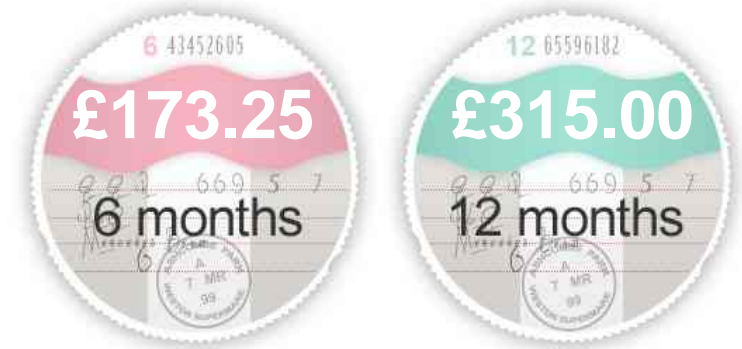

General Info

Engine:	1.8 Petrol Manual
Price:	£6,750
Body Type:	2 Dr Convertible
Owners:	3
Mileage:	46,500
Reg Date:	March 2007 (07)
Colour:	IRIDIUM SILVER

Vehicle Features

Not Specified

Vehicle Description

Fuel Economy

Running Costs

CO₂ emission figure (g/km)

VED band and CO₂

Insurance & Security

Road Tax

Insurance Group
(1-20)

Security