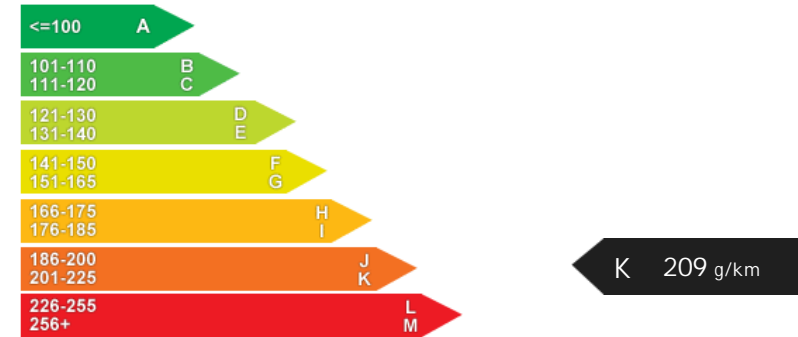

CO₂ emission figure (g/km)

VED band and CO₂