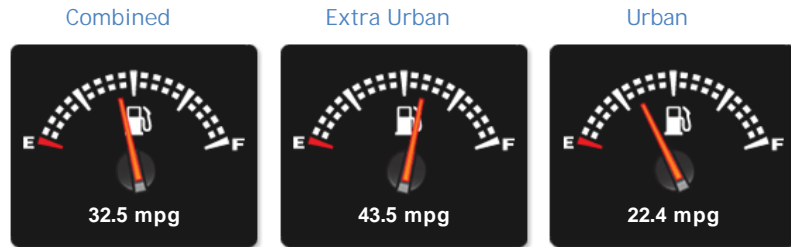

Fuel Economy

Running Costs