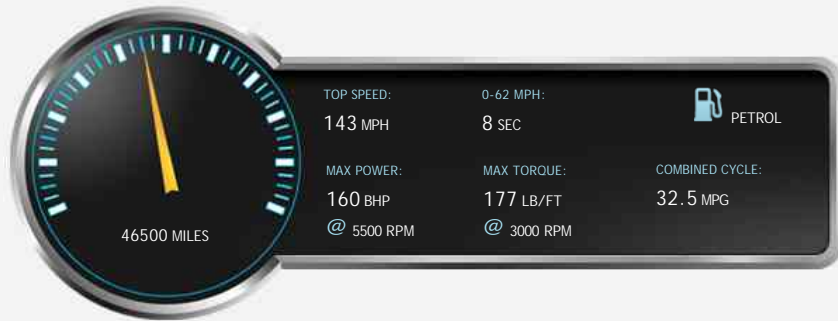

Performance & Engine