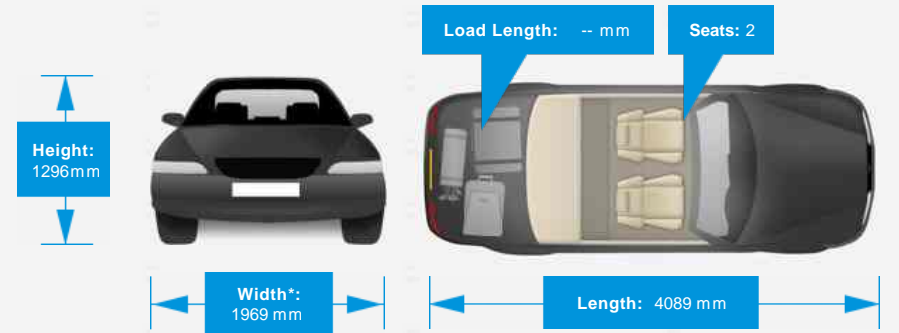

Weights & Measures