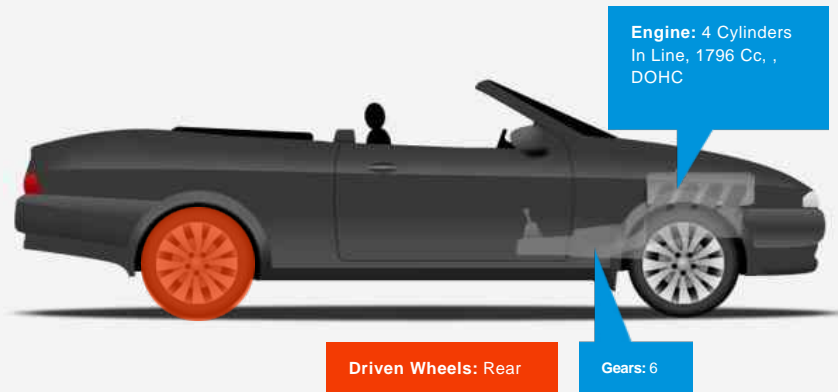

Performance & Engine