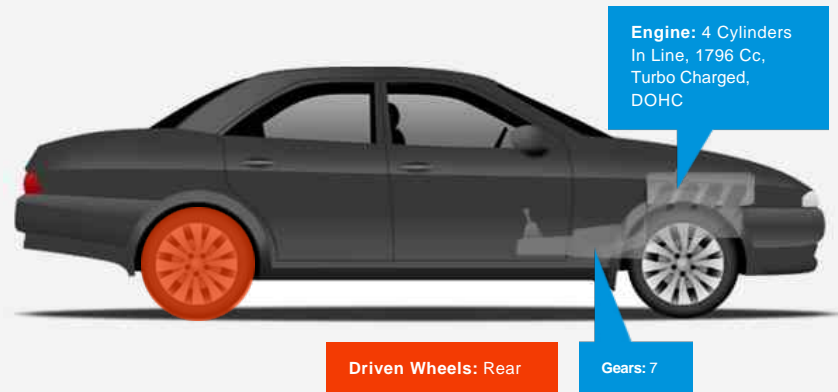

Performance & Engine