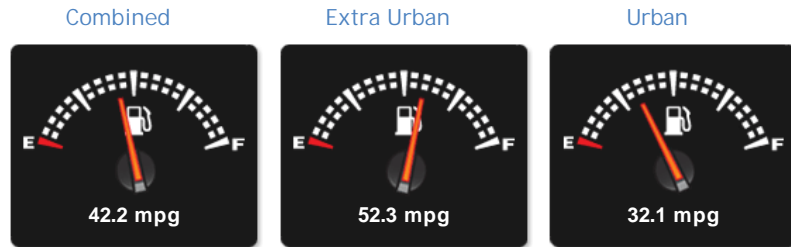

Fuel Economy

Running Costs