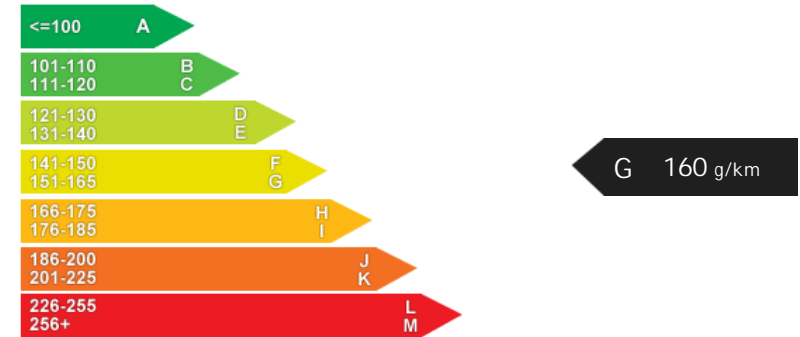

CO₂ emission figure (g/km)

VED band and CO₂