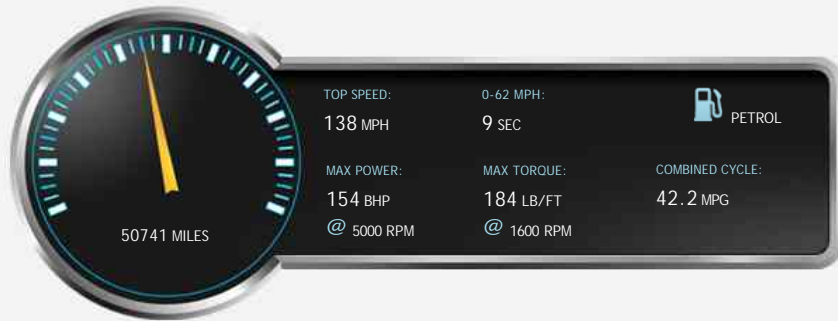

Performance & Engine