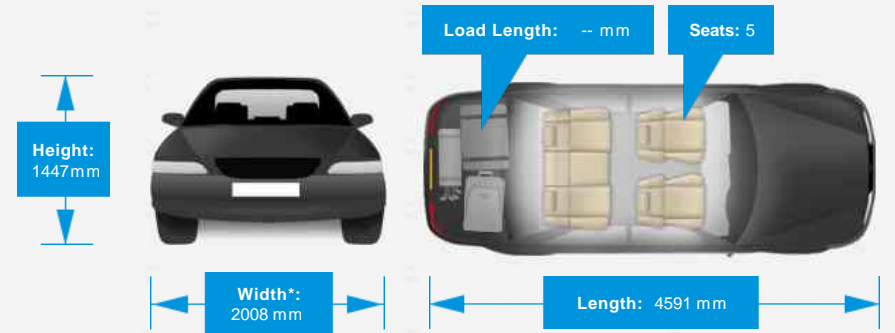

Opening Hours: Mon - Fri 9am - 6pm | Sat 9am - 5pm | Sun 10am - 4pm

Performance & Engine

Weights & Measures

*Including mirrors

Safety

NCAP Adult Rating: No Data
NCAP Child Rating: No Data
NCAP Pedestrian Rating: No Data
NCAP Safety Assist: No Data
NCAP Overall Rating: No Data