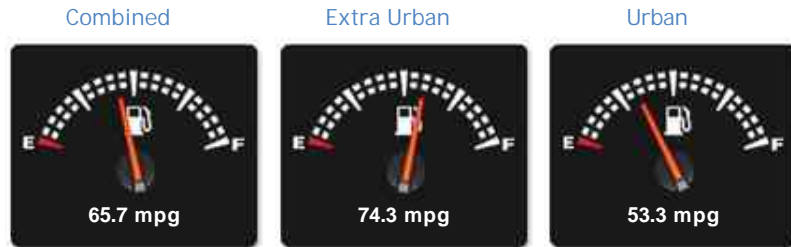

Fuel Economy

Running Costs