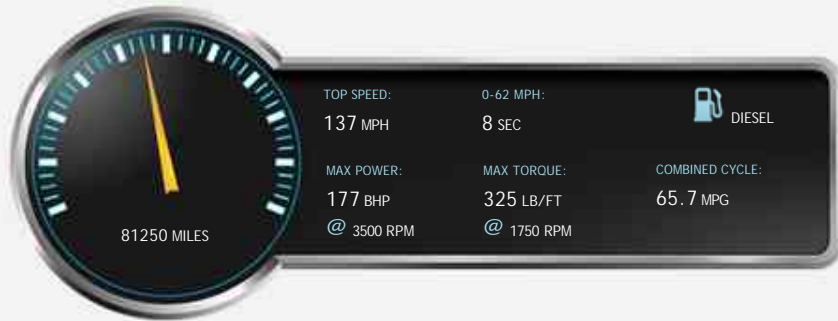

Volvo V40 D4 SE LUX NAV

£7,990

General Info

Engine:	2.0 Diesel Manual
Price:	£7,990
Body Type:	5 Dr Hatchback
Owners:	2
Mileage:	81,250
Reg Date:	April 2013 (13)
Colour:	Sapphire Black

Vehicle Features

- 2 Keys
- Alarm
- Anti-Lock Brakes
- Cornering Lights
- HPI Check
- ISOFIX Seat Mountings
- 12 Months MOT
- 3rd Three Point Seat Belt
- Alloy Wheels
- Electric Windows
- Full Service History
- Immobiliser
- Multifunction Steering Wheel

Engine: 5 Cylinders
In Line, 1984 Cc,
Turbo Charged,
DOHC

Driven Wheels: Front

Gears: 6

Weights & Measures

Doors: 5

*Including mirrors

Safety

NCAP Adult Rating: No Data
NCAP Child Rating: No Data
NCAP Pedestrian Rating: No Data
NCAP Safety Assist: No Data
NCAP Overall Rating: No Data