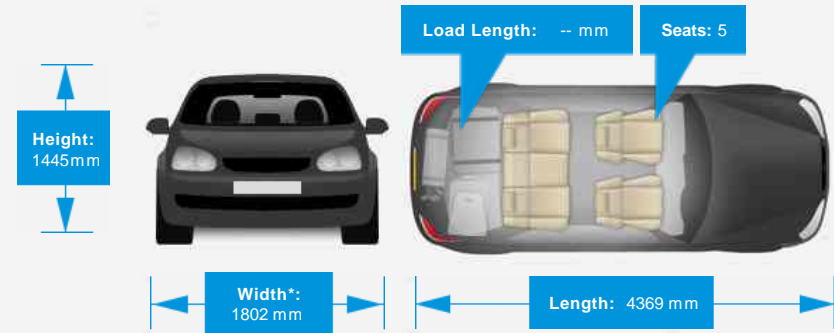

Engine: 5 Cylinders
In Line, 1984 Cc,
Turbo Charged,
DOHC

Driven Wheels: Front

Gears: 6

Weights & Measures

Doors: 5

*Including mirrors

Safety

NCAP Adult Rating: No Data
NCAP Child Rating: No Data
NCAP Pedestrian Rating: No Data
NCAP Safety Assist: No Data
NCAP Overall Rating: No Data