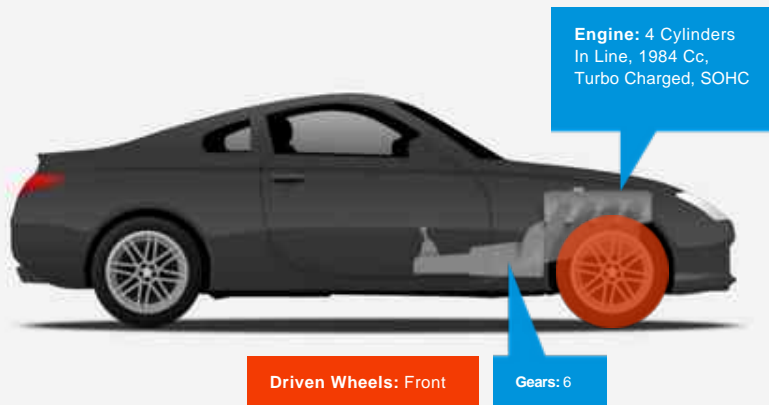

Performance & Engine