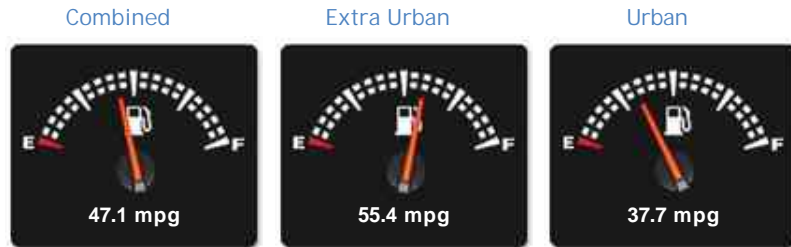

Fuel Economy

Running Costs