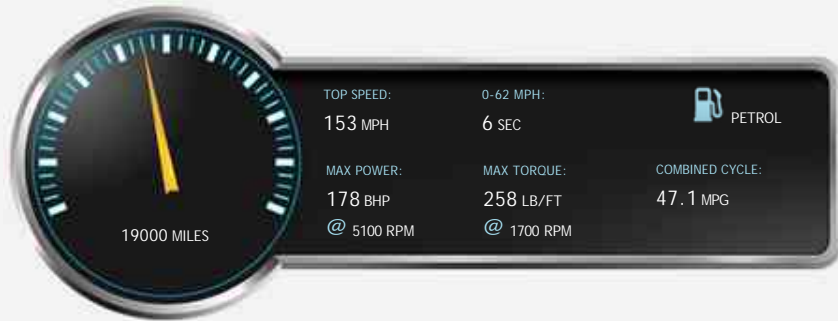

Performance & Engine