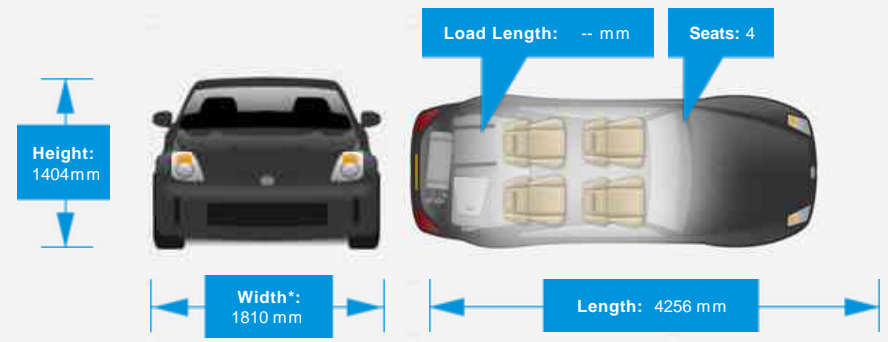

Weights & Measures