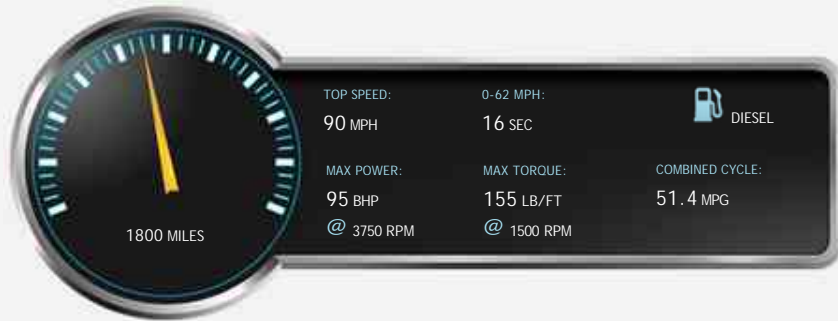

Performance & Engine