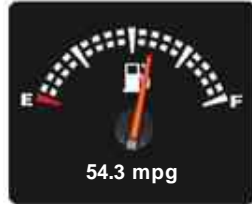

Peugeot Expert BLUE HDI S STANDARD

Reserved

General Info

Engine:	1.6 Diesel Manual
Price:	Reserved
Body Type:	7 Dr Van
Owners:	2
Mileage:	1,800
Reg Date:	August 2018 (18)
Colour:	WHITE

Vehicle Features

Not Specified

Weights & Measures

*Including mirrors

Safety

NCAP Adult Rating: No Data
NCAP Child Rating: No Data
NCAP Pedestrian Rating: No Data
NCAP Safety Assist: No Data
NCAP Overall Rating: No Data

Fuel Economy

Running Costs

CO₂ emission figure (g/km)

VED band and CO₂

Combined

Extra Urban

Urban

No Data

Insurance & Security

Insurance Group
(1-20)