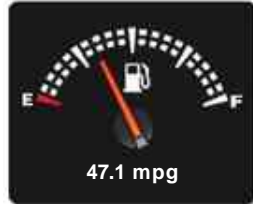

Peugeot Expert BLUE HDI S STANDARD

Reserved

General Info

Engine:	1.6 Diesel Manual
Price:	Reserved
Body Type:	7 Dr Van
Owners:	2
Mileage:	1,800
Reg Date:	August 2018 (18)
Colour:	WHITE

Vehicle Features

Not Specified

Weights & Measures

*Including mirrors

Safety

NCAP Adult Rating: No Data
NCAP Child Rating: No Data
NCAP Pedestrian Rating: No Data
NCAP Safety Assist: No Data
NCAP Overall Rating: No Data

Fuel Economy

Running Costs

CO₂ emission figure (g/km)

VED band and CO₂

Combined

Extra Urban

Urban

No Data

Insurance & Security

Insurance Group
(1-20)