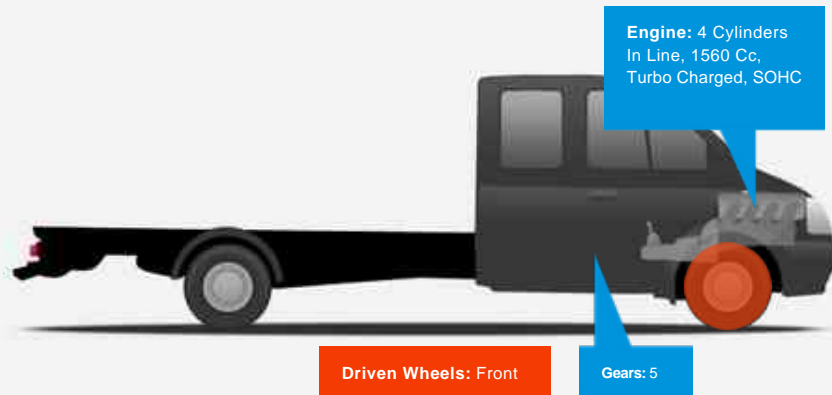

Performance & Engine