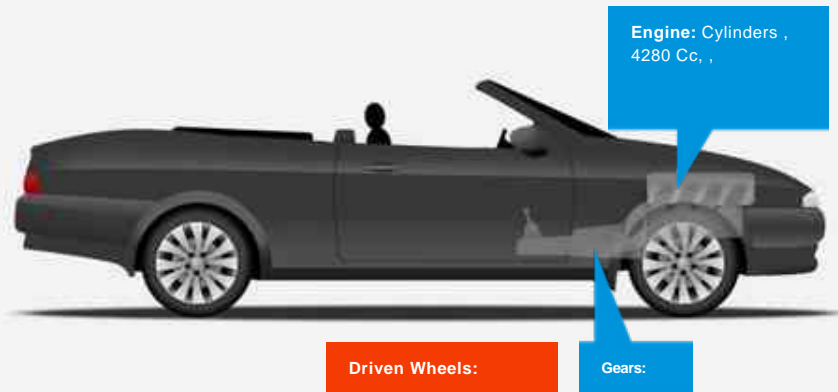

Performance & Engine