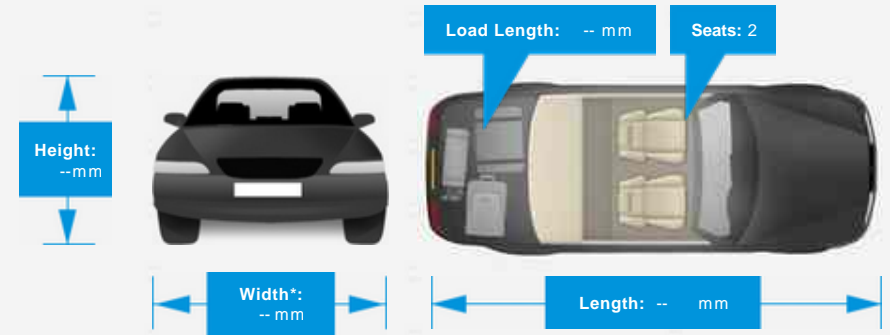

Weights & Measures