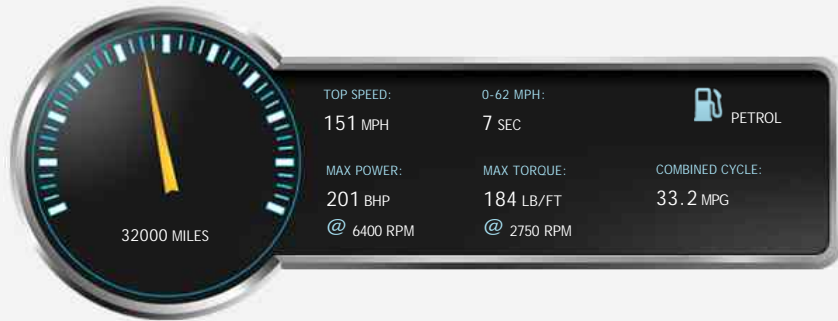

Performance & Engine