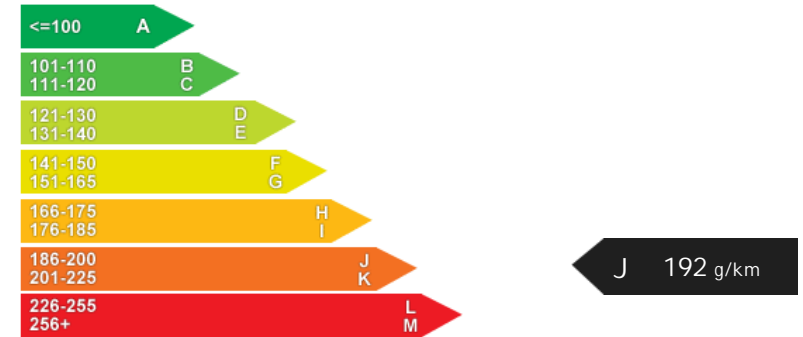

Performance & Engine

Weights & Measures

*Including mirrors

Safety

NCAP Adult Rating: No Data

NCAP Child Rating: No Data

NCAP Pedestrian Rating: No Data

NCAP Safety Assist: No Data

NCAP Overall Rating: No Data

Fuel Economy

Running Costs

CO₂ emission figure (g/km)

VED band and CO₂

Insurance & Security

Road Tax

Insurance Group
(1-20)