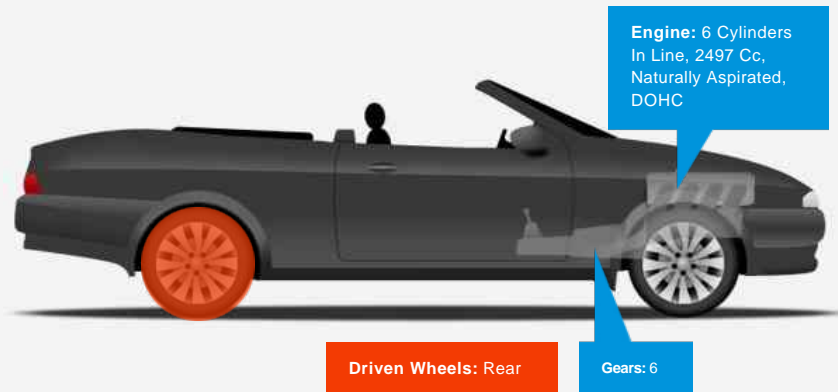

Performance & Engine