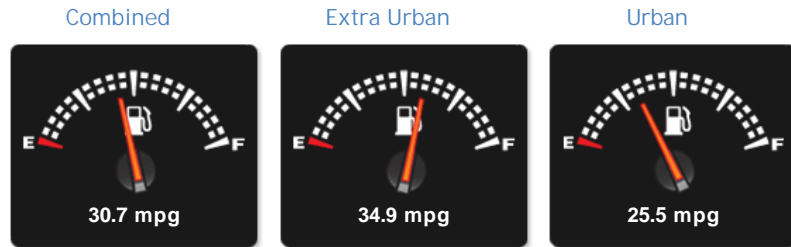

Fuel Economy

Running Costs