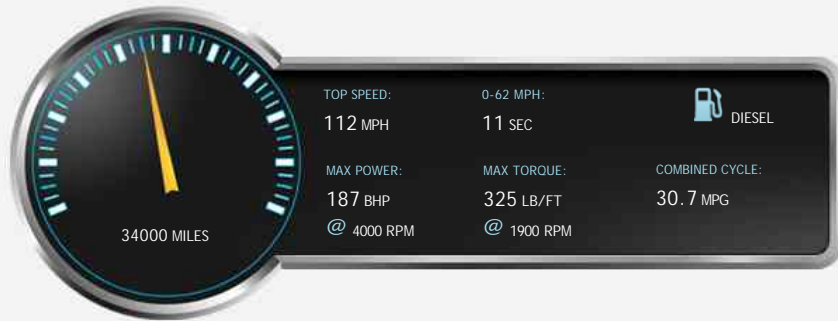

Performance & Engine