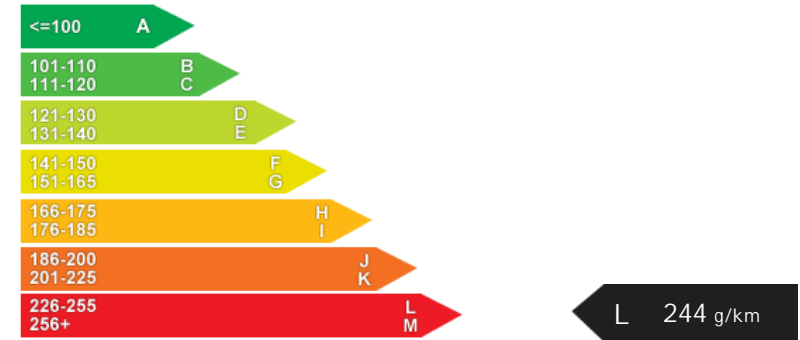

CO₂ emission figure (g/km)

VED band and CO₂