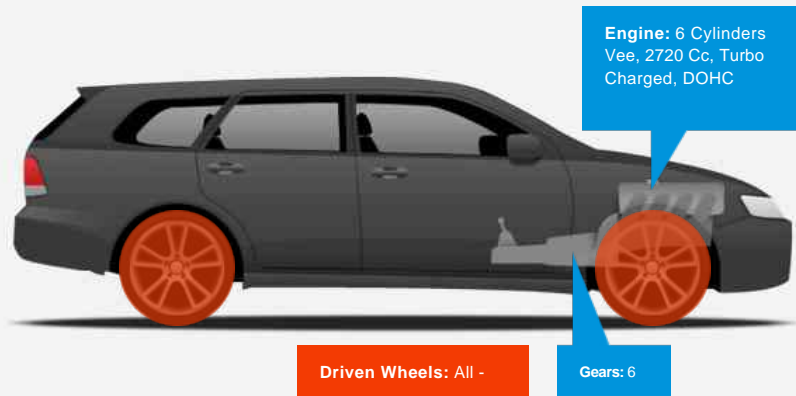

Performance & Engine