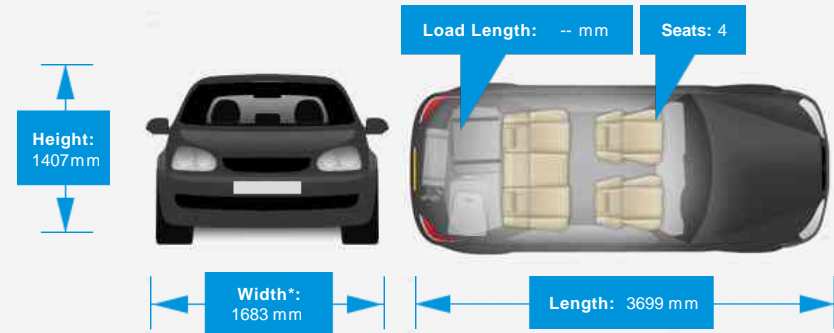

Performance & Engine

Engine: 4 Cylinders
In Line, 1598 Cc,
Naturally Aspirated,
DOHC

Driven Wheels: Front

Gears: 6

Weights & Measures

Doors: 3

*Including mirrors

Safety