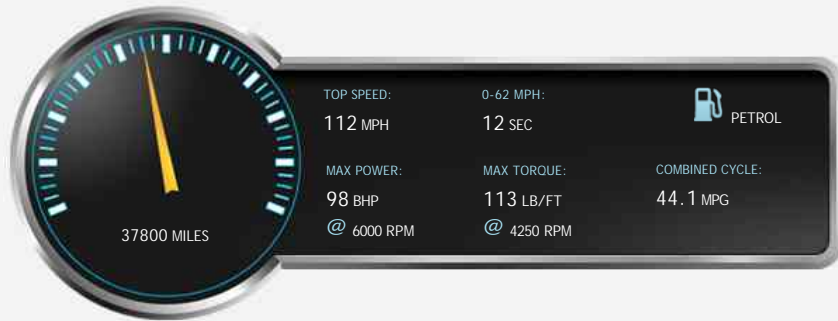

MINI One Automatic

£7,995

General Info

Engine:	1.6 Petrol Automatic
Price:	£7,995
Body Type:	3 Dr Hatchback
Owners:	3
Mileage:	37,800
Reg Date:	December 2010 (60)
Colour:	Carbon Black

Vehicle Features

Not Specified

Vehicle Description

*Mini One Auto. Finished in Midnight Black with Black Interior. The car has the following factory options. PEPPER PACK, Sat Nav, Bluetooth, DAB Radio, Black 5 spoke star alloy wheels, Privacy glass, Cruise control, Interior lights package, Automatic six speed gearbox, Park distance control, Multi-function steering wheel, Piano Black interior pack, 3-spoke sports leather steering wheel, Emergency space-saver spare wheel, Heated windscreen washer jets.
Just arrived!!*

Performance & Engine

Engine: 4 Cylinders
In Line, 1598 Cc,
Naturally Aspirated,
DOHC

Driven Wheels: Front

Gears: 6

Weights & Measures

Doors: 3

*Including mirrors

Safety