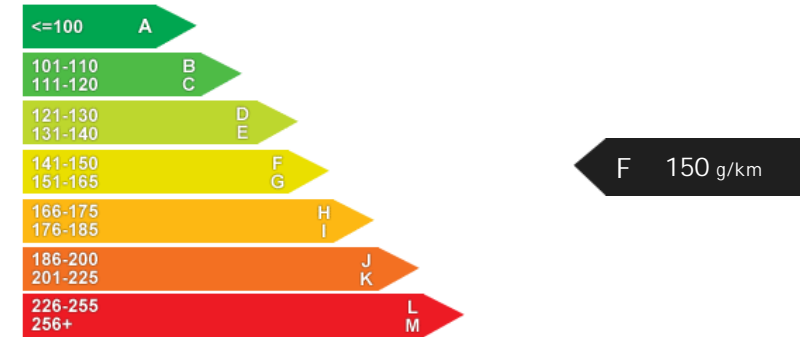

NCAP Adult Rating: No Data
NCAP Child Rating: No Data
NCAP Pedestrian Rating: No Data
NCAP Safety Assist: No Data
NCAP Overall Rating: No Data

Fuel Economy

Running Costs

CO₂ emission figure (g/km)

VED band and CO₂