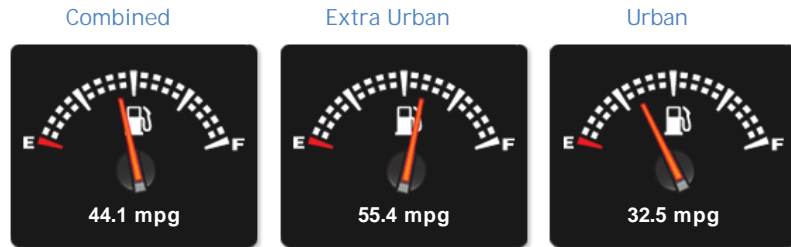

Fuel Economy

Running Costs