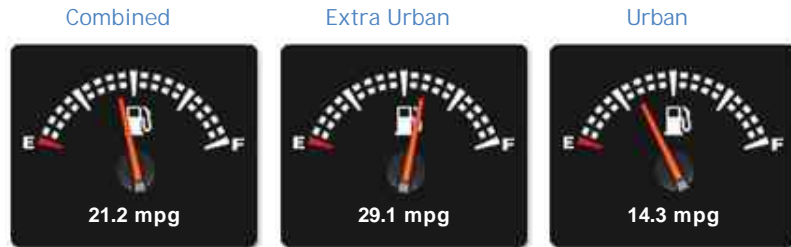

Fuel Economy

Running Costs