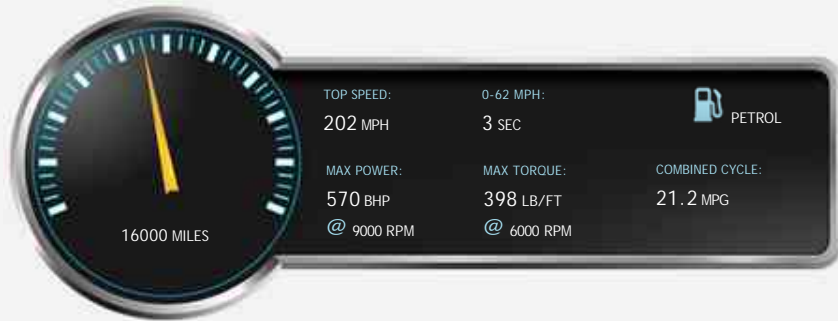

Performance & Engine