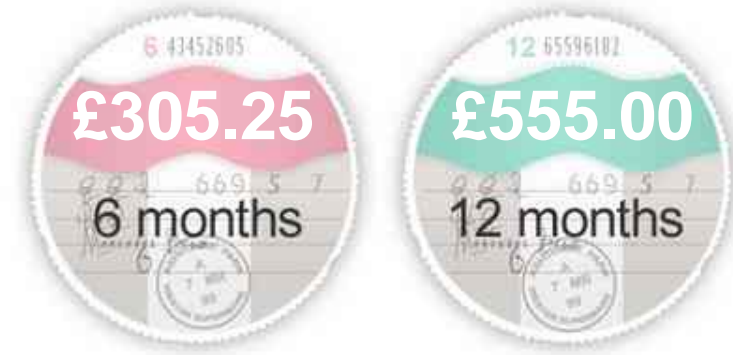

### General Info

Engine:	4.5 Petrol Semi-Automatic
Price:	£149,950
Body Type:	2 Dr Coupe
Owners:	4
Mileage:	16,000
Reg Date:	June 2013 (13)
Colour:	Bianco Avus

## Insurance & Security

Road Tax

Insurance Group  
(1-20)

Security

Immobiliser

Euro Status