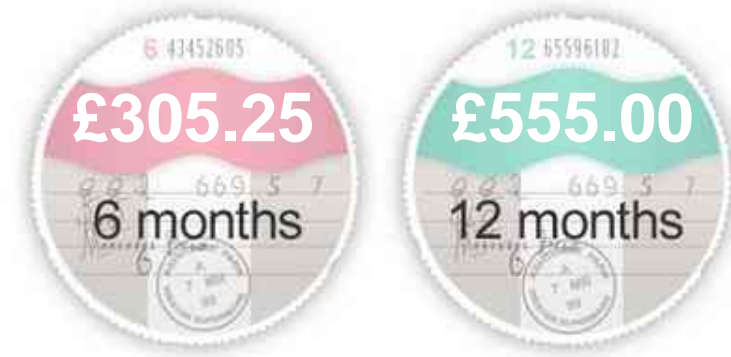

Insurance & Security

Road Tax

Insurance Group
(1-20)

Security

Immobiliser