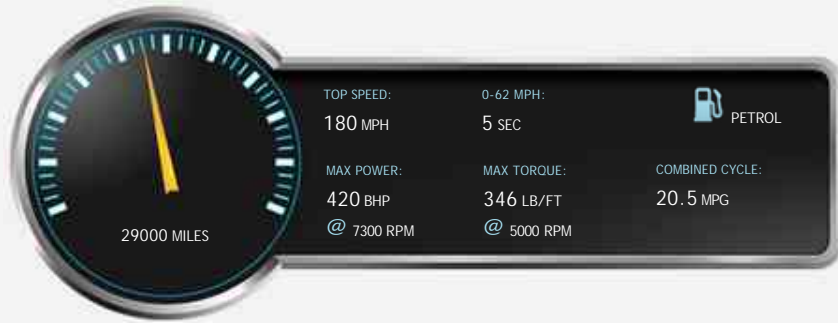

Performance & Engine