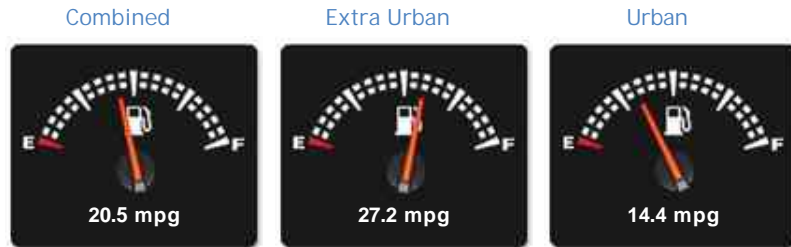

Fuel Economy

Running Costs