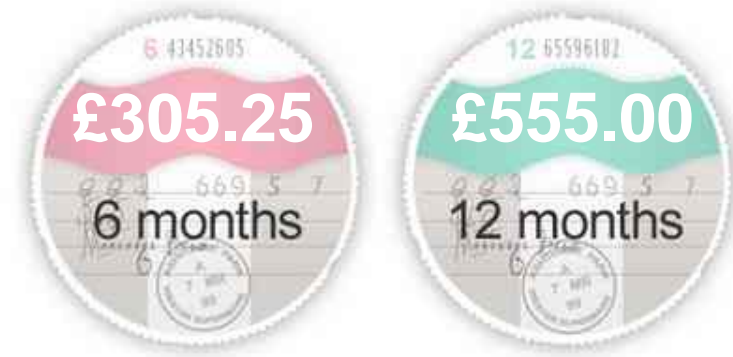

Bentley Continental GTC

£31,930

General Info

Engine:	6.0 Petrol Automatic
Price:	£31,930
Body Type:	2 Dr Convertible
Owners:	2
Mileage:	98,000
Reg Date:	May 2007 (07)
Colour:	SILVER

Vehicle Features

Not Specified

Fuel Economy

Running Costs

CO₂ emission figure (g/km)

VED band and CO₂

Insurance & Security

Road Tax

Insurance Group
(1-20)

Security