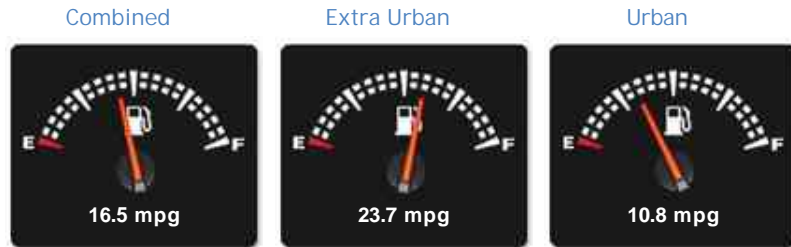

Bentley Continental GTC

£31,930

General Info

Engine:	6.0 Petrol Automatic
Price:	£31,930
Body Type:	2 Dr Convertible
Owners:	2
Mileage:	98,000
Reg Date:	May 2007 (07)
Colour:	SILVER

Vehicle Features

Not Specified

Weights & Measures

*Including mirrors

Safety

NCAP Adult Rating: No Data

NCAP Child Rating: No Data

NCAP Pedestrian Rating: No Data

NCAP Safety Assist: No Data

NCAP Overall Rating: No Data

Fuel Economy

Running Costs

CO₂ emission figure (g/km)

VED band and CO₂

Insurance & Security

Road Tax

Insurance Group
(1-20)

Security