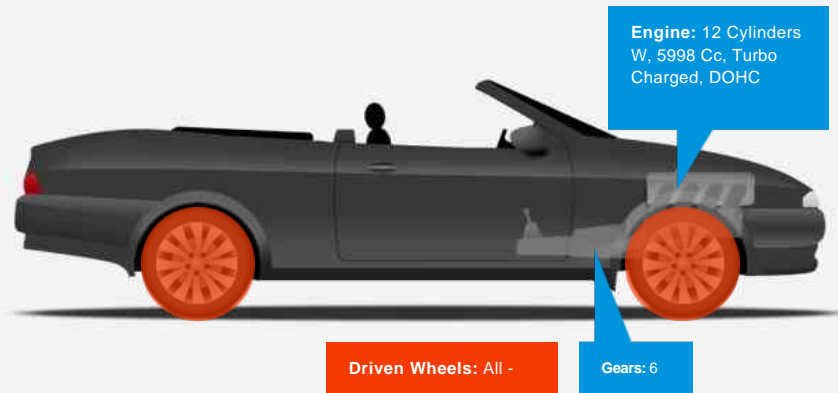

Performance & Engine