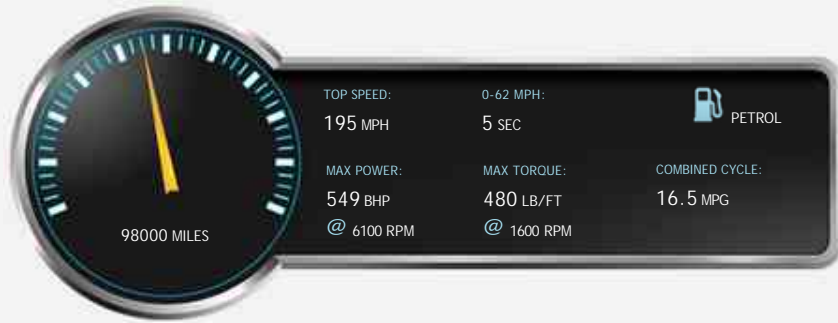

Performance & Engine