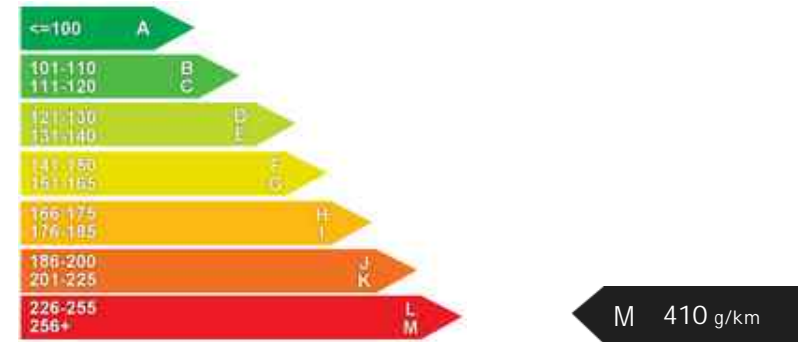

CO₂ emission figure (g/km)

VED band and CO₂