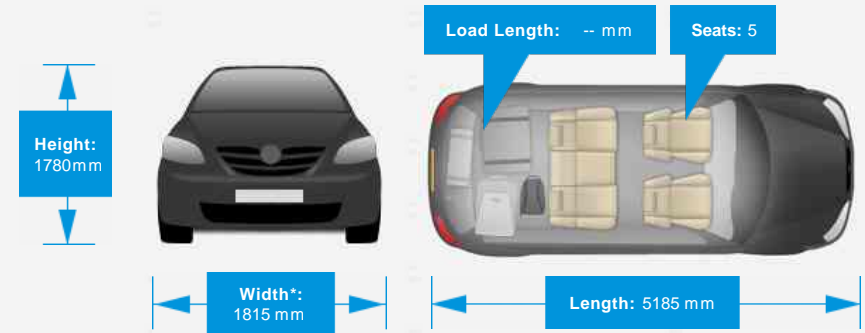

Engine: 4 Cylinders
In Line, 2477 Cc,
Turbo Charged, SOHC

Weights & Measures

*Including mirrors

Safety

NCAP Adult Rating: No Data
NCAP Child Rating: No Data
NCAP Pedestrian Rating: No Data
NCAP Safety Assist: No Data
NCAP Overall Rating: No Data