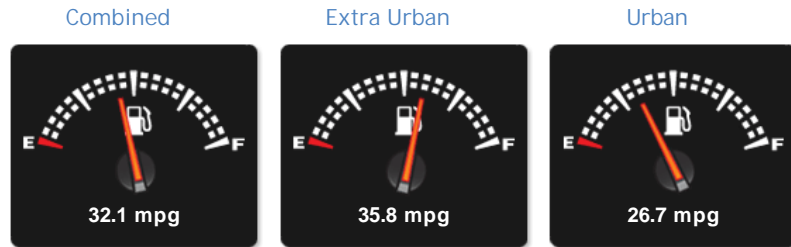

Fuel Economy

Running Costs