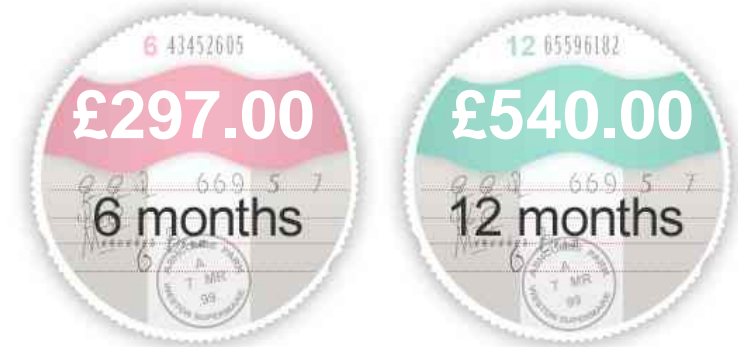

Security

Immobiliser