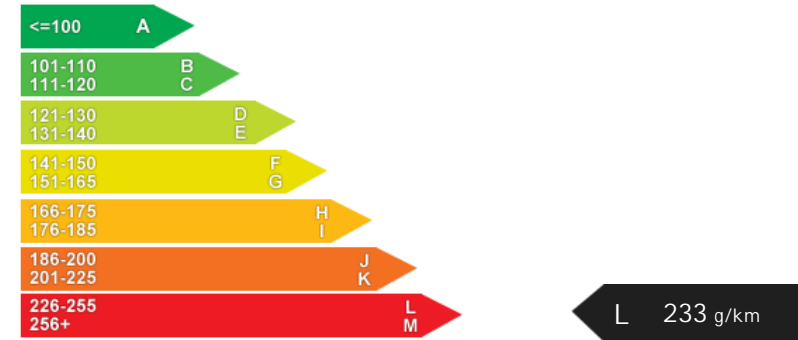

CO₂ emission figure (g/km)

VED band and CO₂