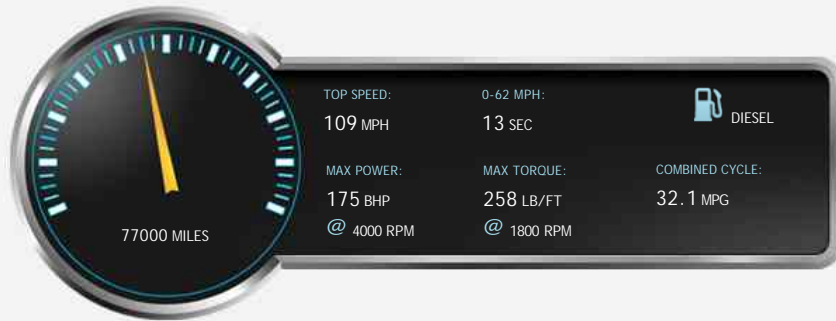

Mitsubishi L200 DI-D 4X4 BARBARIAN LB DCB

£9,790 + VAT

General Info

Engine:	2.5 Diesel Automatic
Price:	£9,790 + VAT
Body Type:	5 Dr MPV
Owners:	1
Mileage:	77,000
Reg Date:	July 2014 (14)
Colour:	METALLIC BLACK

Engine: 4 Cylinders
In Line, 2477 Cc,
Turbo Charged, SOHC

Weights & Measures

*Including mirrors

Safety

NCAP Adult Rating: No Data
NCAP Child Rating: No Data
NCAP Pedestrian Rating: No Data
NCAP Safety Assist: No Data
NCAP Overall Rating: No Data