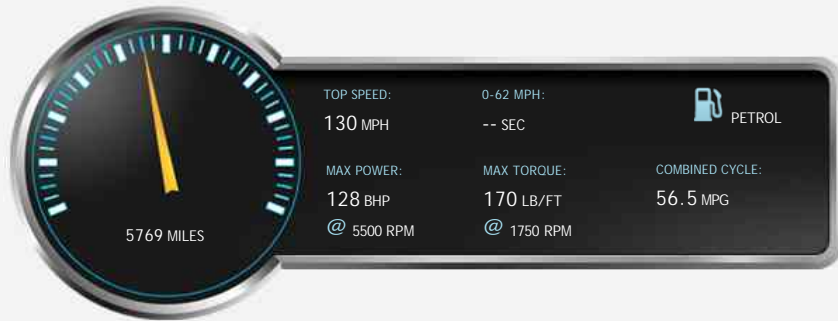

Driven Wheels: Front

Gears: 6

Weights & Measures

Doors: 5

*Including mirrors

Safety

NCAP Adult Rating: ★★★★★
NCAP Child Rating: ★★★★★
NCAP Pedestrian Rating: ★★★★★
NCAP Safety Assist: ★★★★★
NCAP Overall Rating: ★★★★★