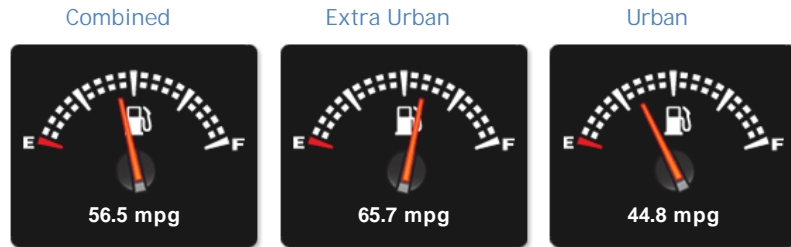

Peugeot 308 S/S ALLURE

£13,995

General Info

Engine:	1.2 Petrol Manual
Price:	£13,995
Body Type:	5 Dr Hatchback
Owners:	1
Mileage:	5,769
Reg Date:	May 2018 (18)
Colour:	WHITE

Vehicle Features

> 17inch Alloy Wheels	> Air Conditioning
> Alarm	> Alloy Wheels
> Anti-Lock Brakes	> Bluetooth & USB Connectivity
> Bluetooth Connectivity	> Central Locking
> Climate Control	> Cruise Control
> Curtain Airbags	> DAB Radio
> Electric Windows	

Driven Wheels: Front

Gears: 6

Weights & Measures

Doors: 5

*Including mirrors

Safety

NCAP Adult Rating: ★★★★★
NCAP Child Rating: ★★★★★
NCAP Pedestrian Rating: ★★★★★
NCAP Safety Assist: ★★★★★
NCAP Overall Rating: ★★★★★

Fuel Economy

Running Costs

CO₂ emission figure (g/km)

£100/ton

Insurance & Security

Road Tax

Insurance Group
(1-50)

Security
(Thatcham Approved)