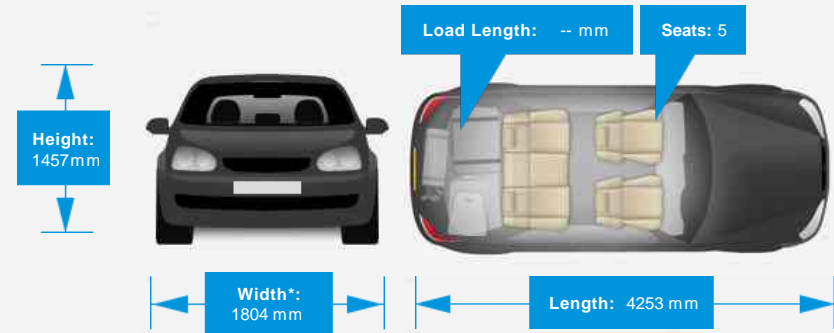

Driven Wheels: Front

Gears: 6

Weights & Measures

Doors: 5

*Including mirrors

Safety

NCAP Adult Rating: ★★★★★
NCAP Child Rating: ★★★★★
NCAP Pedestrian Rating: ★★★★★
NCAP Safety Assist: ★★★★★
NCAP Overall Rating: ★★★★★