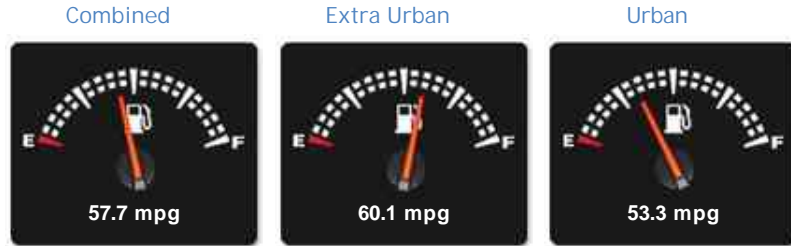

Fuel Economy

Running Costs