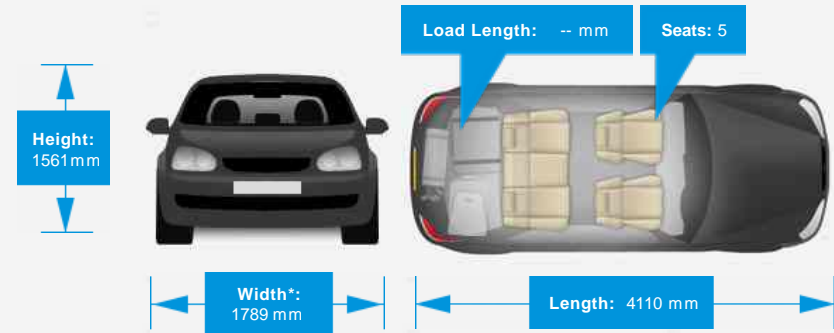

Gears: 6

Permanent

Weights & Measures

Doors: 5

*Including mirrors

Safety

NCAP Adult Rating: No Data
NCAP Child Rating: No Data
NCAP Pedestrian Rating: No Data
NCAP Safety Assist: No Data
NCAP Overall Rating: No Data