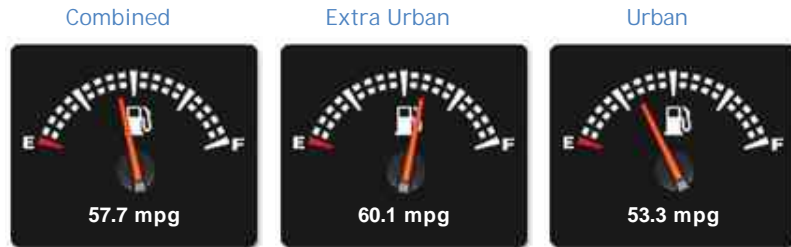

Fuel Economy

Running Costs