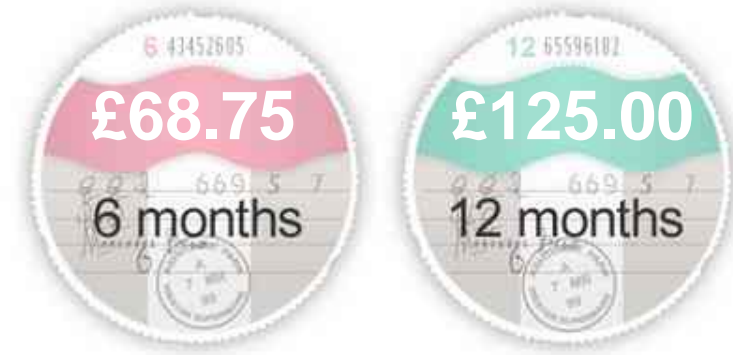

**Vehicle Description**

2012 Used Mini countryman Cooper SD ALL4 cars for sale in Ely near Cambridge, Cambridgeshire. In black this used Mini countryman Cooper SD ALL4 car, 2.0l, manual, diesel, hatchback, with 73,000 miles on the clock is another fine example of what's available from used car dealers, Criteria Cars (UK) Ltd, Ely near Cambridge, Cambridgeshire.

Service history. Price to include a pre delivery inspection full MoT.

We have up to 50 cars in stock. Our cars are all Experian Autocheck Clear and valeted to the very highest standards. As an AA dealer, all of our cars are offered with 12 months free AA breakdown cover and warranty options from 3 months to 3 years. Driver, Driver+ and our new 'Superior' warranty which also covers wear and tear. We can arrange a suitable finance package for you. (subject to status). debit cards

## Insurance & Security

Road Tax

Insurance Group  
(1-20)

Security

Immobiliser

Euro Status