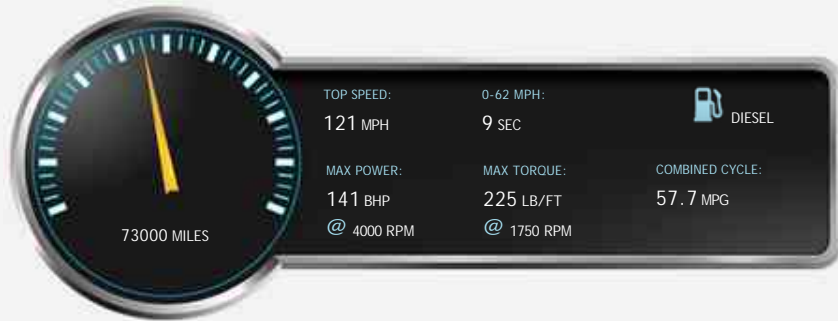

**Vehicle Description**

2012 Used Mini countryman Cooper SD ALL4 cars for sale in Ely near Cambridge, Cambridgeshire. In black this used Mini countryman Cooper SD ALL4 car, 2.0l, manual, diesel, hatchback, with 73,000 miles on the clock is another fine example of what's available from used car dealers, Criteria Cars (UK) Ltd, Ely near Cambridge, Cambridgeshire.

## Performance & Engine

Driven Wheels: All -

Gears: 6

Permanent