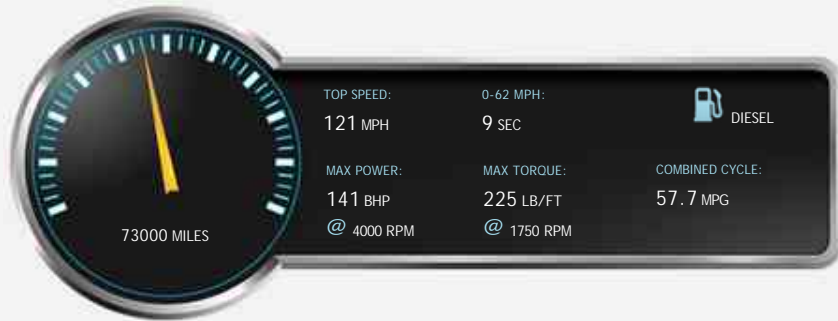

Performance & Engine