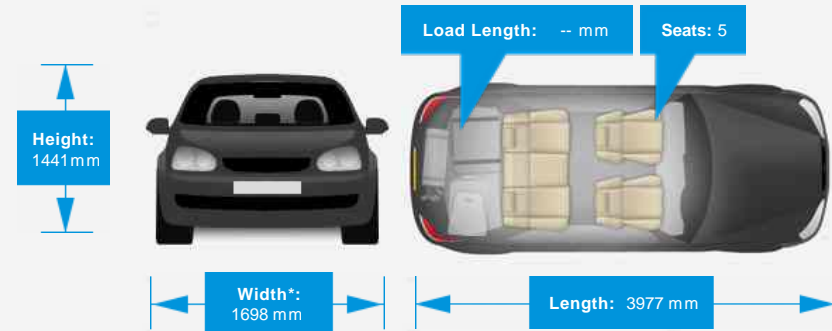

Performance & Engine

Engine: 3 Cylinders
In Line, 1198 Cc,
Naturally Aspirated,
DOHC

Driven Wheels: Front

Gears: 5

Weights & Measures

Doors: 3

*Including mirrors

Safety