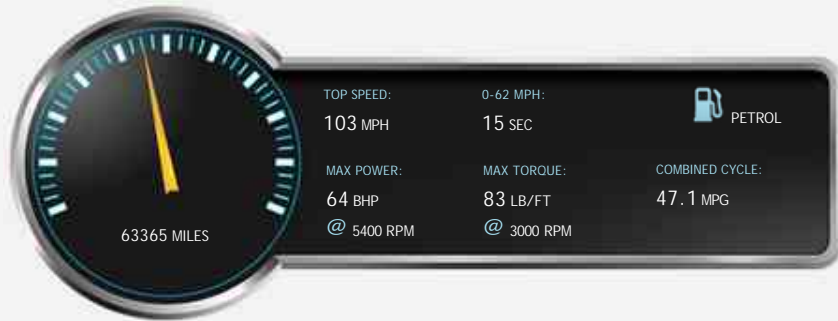

SEAT Ibiza 12V REFERENCE

£1,999

AA

You're In
Safe Hands

This dealer has signed
our Dealer Promise

General Info

Engine:	1.2 Petrol Manual
Price:	£1,999
Body Type:	3 Dr Hatchback
Owners:	2
Mileage:	63,365
Reg Date:	September 2006 (56)
Colour:	

Vehicle Features

Not Specified

Vehicle Description

FINANCE AVAILABLE

SEAT Ibiza 1.2 12v Reference 3door Petrol Manual Presented in Red
 2 LADY OWNERS FROM NEW
 JUST HAD NEW MOT EXPIRES 11/04/2020
 PARTIAL MAIN DEALER SERVICE HISTORY
 PAST LAST MOT WITH NO ADVISORIES
 SPARE KEY, HPI CLEAR, WARRANTED MILEAGE
 CAR IS IN GREAT CONDITION FOR THE AGE, ANY VIEWINGS/TEST DRIVES WELCOME
 3 MONTHS PARTS AND LABOUR WARRANTY INCLUDED
 EXTENDED WARRANTIES AVAILABLE

Performance & Engine

Engine: 3 Cylinders
In Line, 1198 Cc,
Naturally Aspirated,
DOHC

Driven Wheels: Front

Gears: 5

Weights & Measures

Doors: 3

*Including mirrors

Safety