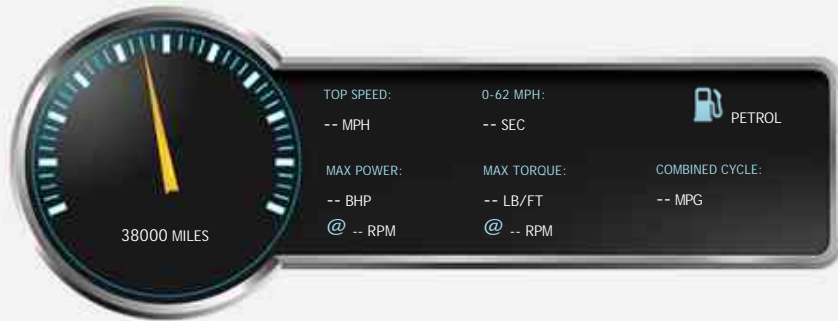

Performance & Engine