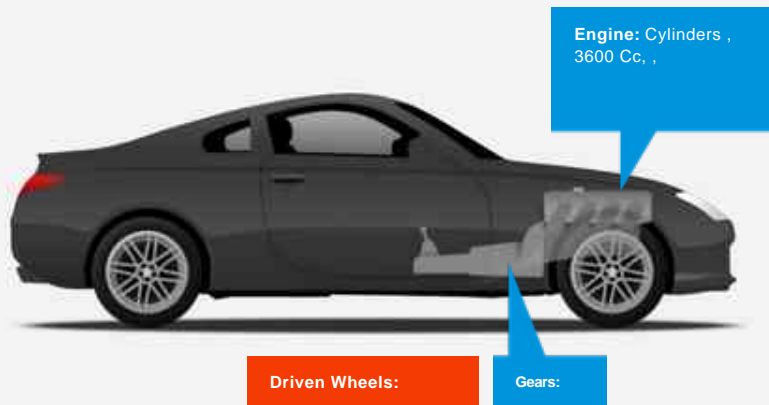

Performance & Engine