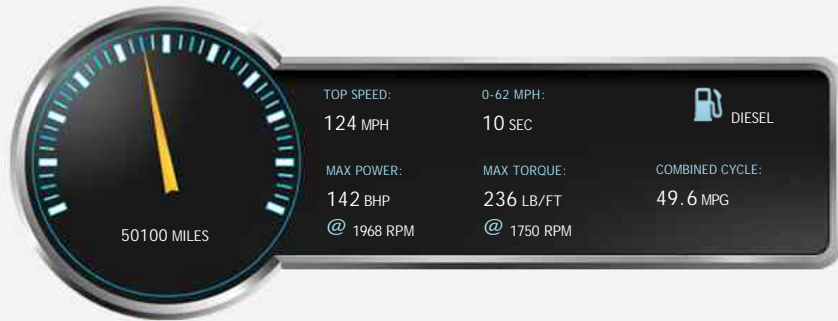

VW Touran 2.0 TDi SE MPV 7 Seater DSG Auto

Sold

General Info

Engine:	2.0 Diesel Semi-Automatic
Price:	Sold
Body Type:	5 Dr MPV
Owners:	
Mileage:	50,100
Reg Date:	December 2011 (61)
Colour:	Black

Vehicle Features

Not Specified

Vehicle Description

Black with Full Leather Trim. SPECIFICATION INCLUDES : 2.0 TDi engine, 6 speed DSG auto gearbox, 7 seats with multi configuration, privacy glass, alloy wheels, front/rear parking sensors, roof rails, seat back tables, auto dimming mirror, auto head lights, switchable passenger airbag, heated e/mirrors, multi function steering wheel, cruise control, front centre armrest, multi media connectivity, traction control, A/C, computer, heated front seats, park assist, isofix, cup holders. OTHER INFORMATION : hpi clear, one previous keeper, 01/20 mot, FSH, serviced at 9k, 19k, 23k, 32k, 38k and 47k miles, cam belt renewed in 2017, warranty options, 2x keys. Good performance, up to 56mpg and 155pa road tax band. A nice example of this high quality multi purpose vehicle. PORTFIELD CAR SALES OFFER A WIDE RANGE OF FINANCE OPTIONS TO SUIT YOUR BUDGET AND TO FIT ALL CIRCUMSTANCES. APPLY TODAY AND LET US USE OUR 30 YEARS EXPERIENCE IN THE FINANCE INDUSTRY TO OBTAIN THE BEST DEAL FOR YOU SUBJECT TO STATUS. PART

Performance & Engine

Engine: 4 Cylinders
In Line, 1968 Cc,
Turbo Charged,
DOHC

Weights & Measures

*Including mirrors

Safety

NCAP Adult Rating: No Data
NCAP Child Rating: No Data
NCAP Pedestrian Rating: No Data
NCAP Safety Assist: No Data
NCAP Overall Rating: No Data