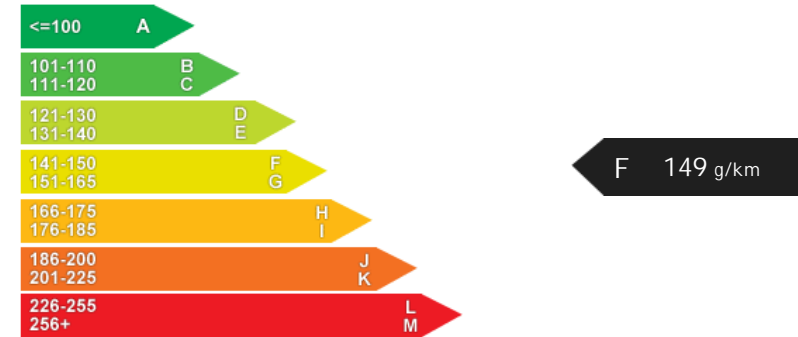

CO₂ emission figure (g/km)

VED band and CO₂