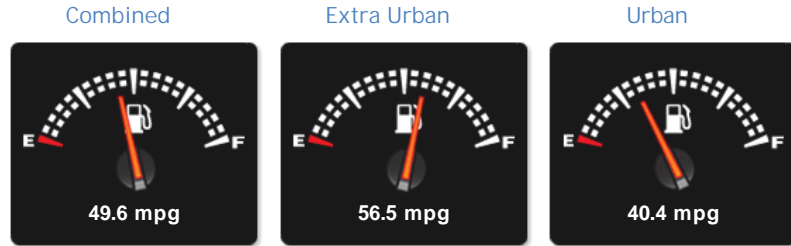

Fuel Economy

Running Costs