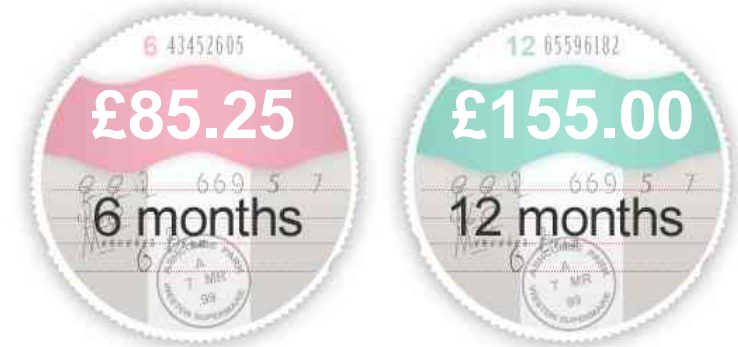

Security

Immobiliser