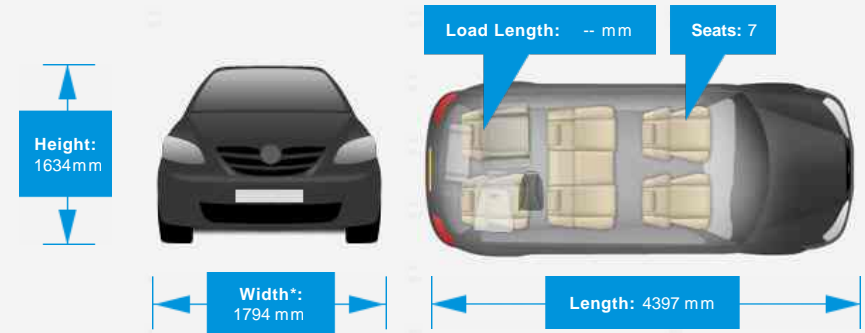

Performance & Engine

Engine: 4 Cylinders
In Line, 1968 Cc,
Turbo Charged,
DOHC

Weights & Measures

*Including mirrors

Safety

NCAP Adult Rating: No Data
NCAP Child Rating: No Data
NCAP Pedestrian Rating: No Data
NCAP Safety Assist: No Data
NCAP Overall Rating: No Data