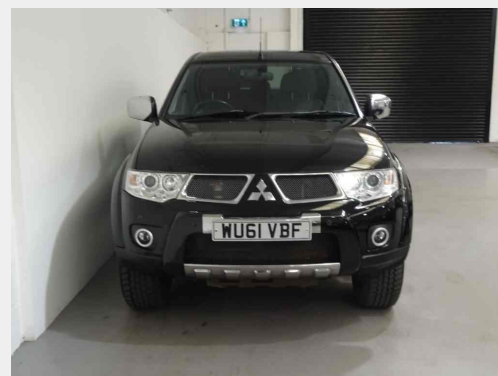

Mitsubishi L200 DI-D 4X4 BARBARIAN LB DCB

£12,930

General Info

Engine:	2.5 Diesel Automatic
Price:	£12,930
Body Type:	5 Dr Pick-up
Owners:	1
Mileage:	60,000
Reg Date:	September 2011 (61)
Colour:	

Vehicle Features

Not Specified

Vehicle Description

NO VAT, TOP OF THE RANGE BARBARIAN, 61000 MILES, FULL SERVICE HISTORY, BLACK LEATHER, SAT NAV, REVERSE CAMERA, AUTOMATIC, BLUETOOTH, POWER FOLDING MIRRORS, TOW BAR FITTED WITH ELECTRICS, SIDE STEPS, LOCKABLE REAR CANOPY, 2 KEYS, FULL BOOK PACK, HPI CLEAR CERTIFICATE PROVIDED, VOSA WARRANTED MILES, PART EXCHANGE WELCOME, FINANCE AVAILABLE, COMES WITH A 3 MONTH WARRANTY, PLEASE CALL OUR SALES LINE FOR MORE INFO. PURCHASE FROM HOME, COLLECT IN STORE: Receive a guaranteed part exchange value and finance pre-approval before leaving home same-day finance arranged. Ready to drive away.