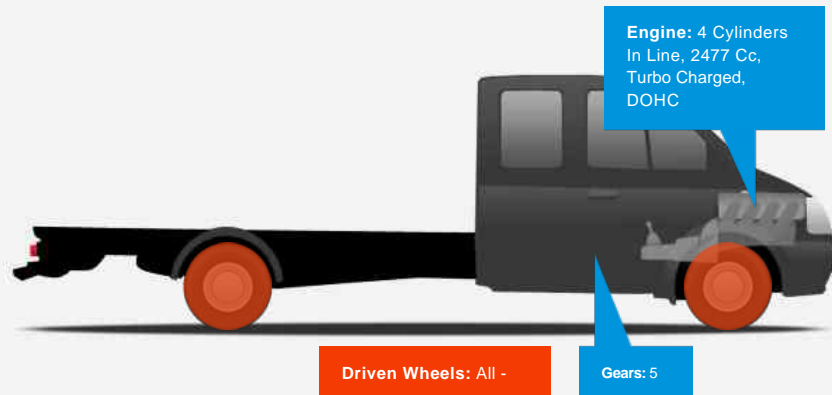

Performance & Engine