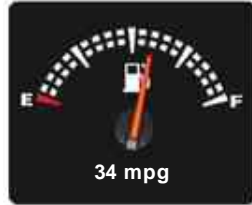

Mitsubishi L200 DI-D 4X4 BARBARIAN LB DCB

£12,930

General Info

Engine:	2.5 Diesel Automatic
Price:	£12,930
Body Type:	5 Dr Pick-up
Owners:	1
Mileage:	60,000
Reg Date:	September 2011 (61)
Colour:	

Vehicle Features

Not Specified

Vehicle Description

NO VAT, TOP OF THE RANGE BARBARIAN, 61000 MILES, FULL SERVICE HISTORY, BLACK LEATHER, SAT NAV, REVERSE CAMERA, AUTOMATIC, BLUETOOTH, POWER FOLDING MIRRORS, TOW BAR FITTED WITH ELECTRICS, SIDE STEPS, LOCKABLE REAR CANOPY, 2 KEYS, FULL BOOK PACK, HPI CLEAR CERTIFICATE PROVIDED, VOSA WARRANTED MILES, PART EXCHANGE WELCOME, FINANCE AVAILABLE, COMES WITH A 3 MONTH WARRANTY, PLEASE CALL OUR SALES LINE FOR MORE INFO. PURCHASE FROM HOME, COLLECT IN STORE: Receive a guaranteed part exchange value and finance pre-approval before leaving home same-day finance arranged. Ready to drive away.

Weights & Measures

*Including mirrors

Safety

NCAP Adult Rating: No Data
NCAP Child Rating: No Data
NCAP Pedestrian Rating: No Data
NCAP Safety Assist: No Data
NCAP Overall Rating: No Data

Fuel Economy

Running Costs

CO₂ emission figure (g/km)

VED band and CO₂

Combined

Extra Urban

Urban

No Data

Insurance & Security

Insurance Group
(1-50)