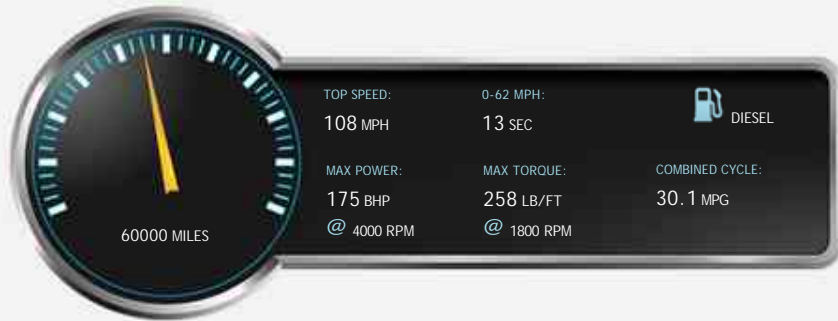

Performance & Engine