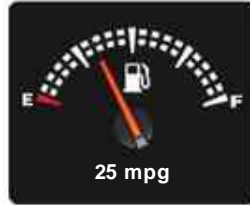

Mitsubishi L200 DI-D 4X4 BARBARIAN LB DCB

£12,930

General Info

Engine:	2.5 Diesel Automatic
Price:	£12,930
Body Type:	5 Dr Pick-up
Owners:	1
Mileage:	60,000
Reg Date:	September 2011 (61)
Colour:	

Vehicle Features

Not Specified

Vehicle Description

NO VAT, TOP OF THE RANGE BARBARIAN, 61000 MILES, FULL SERVICE HISTORY, BLACK LEATHER, SAT NAV, REVERSE CAMERA, AUTOMATIC, BLUETOOTH, POWER FOLDING MIRRORS, TOW BAR FITTED WITH ELECTRICS, SIDE STEPS, LOCKABLE REAR CANOPY, 2 KEYS, FULL BOOK PACK, HPI CLEAR CERTIFICATE PROVIDED, VOSA WARRANTED MILES, PART EXCHANGE WELCOME, FINANCE AVAILABLE, COMES WITH A 3 MONTH WARRANTY, PLEASE CALL OUR SALES LINE FOR MORE INFO. PURCHASE FROM HOME, COLLECT IN STORE: Receive a guaranteed part exchange value and finance pre-approval before leaving home same-day finance arranged. Ready to drive away.

Weights & Measures

*Including mirrors

Safety

NCAP Adult Rating: No Data
NCAP Child Rating: No Data
NCAP Pedestrian Rating: No Data
NCAP Safety Assist: No Data
NCAP Overall Rating: No Data

Fuel Economy

Running Costs

CO₂ emission figure (g/km)

VED band and CO₂

Combined

Extra Urban

Urban

No Data

Insurance & Security

Insurance Group
(1-50)